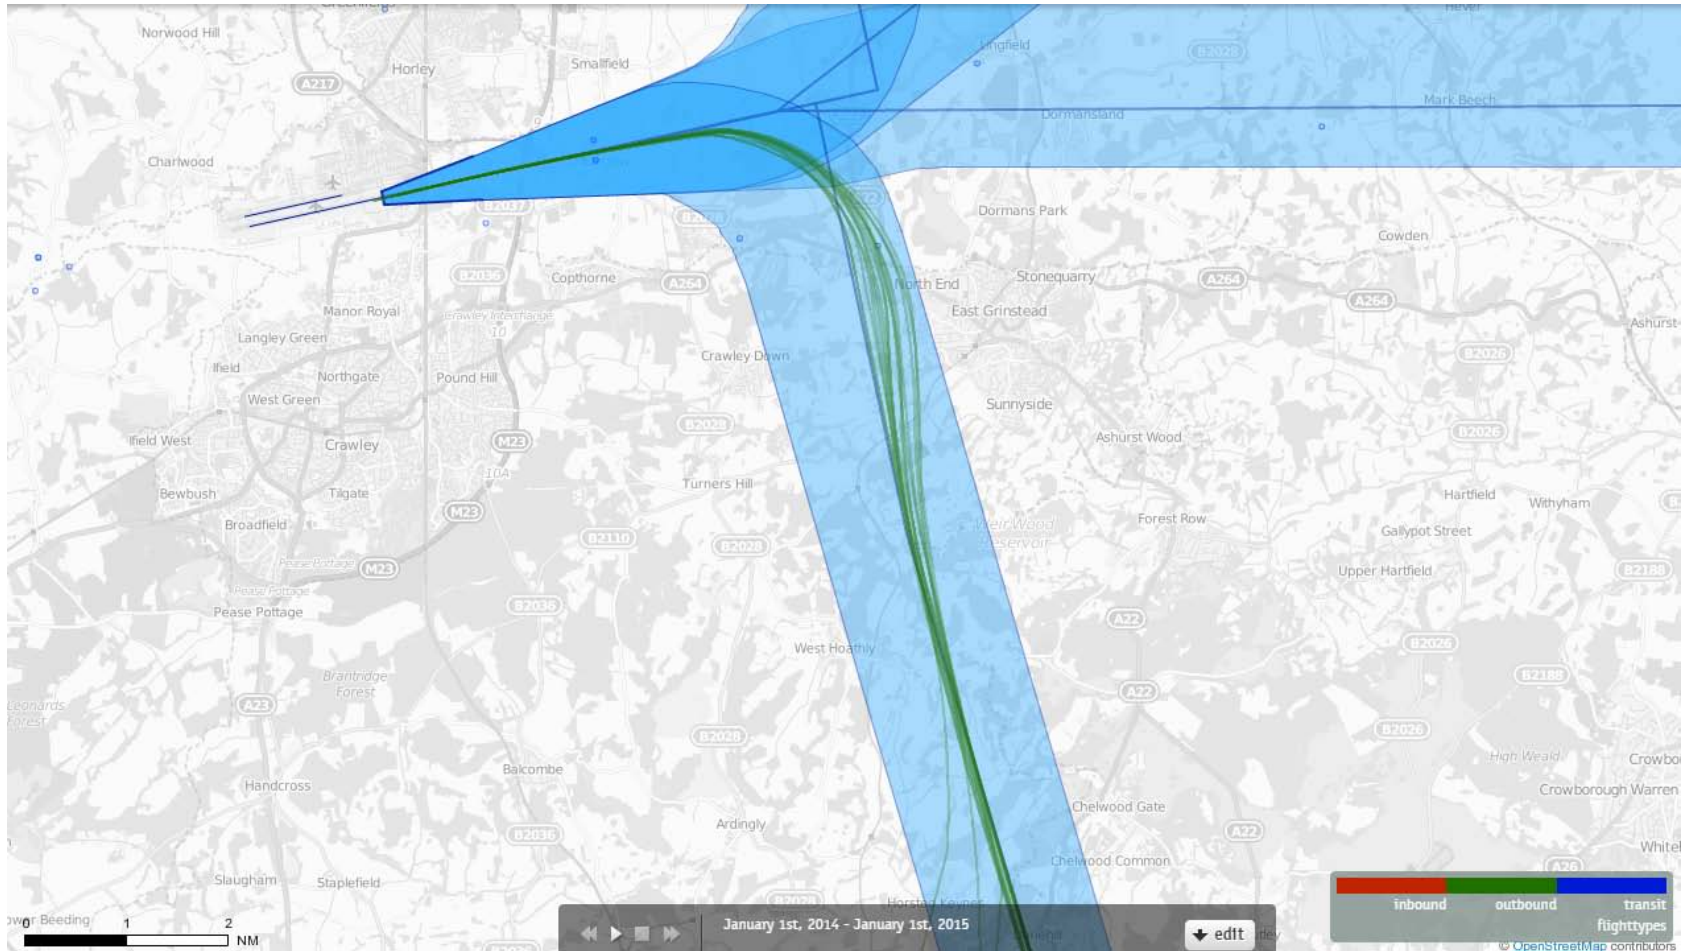

08 SEAFORD

Boeing 777 Departures 2014

P-RNAV Departures (16 Aircraft)