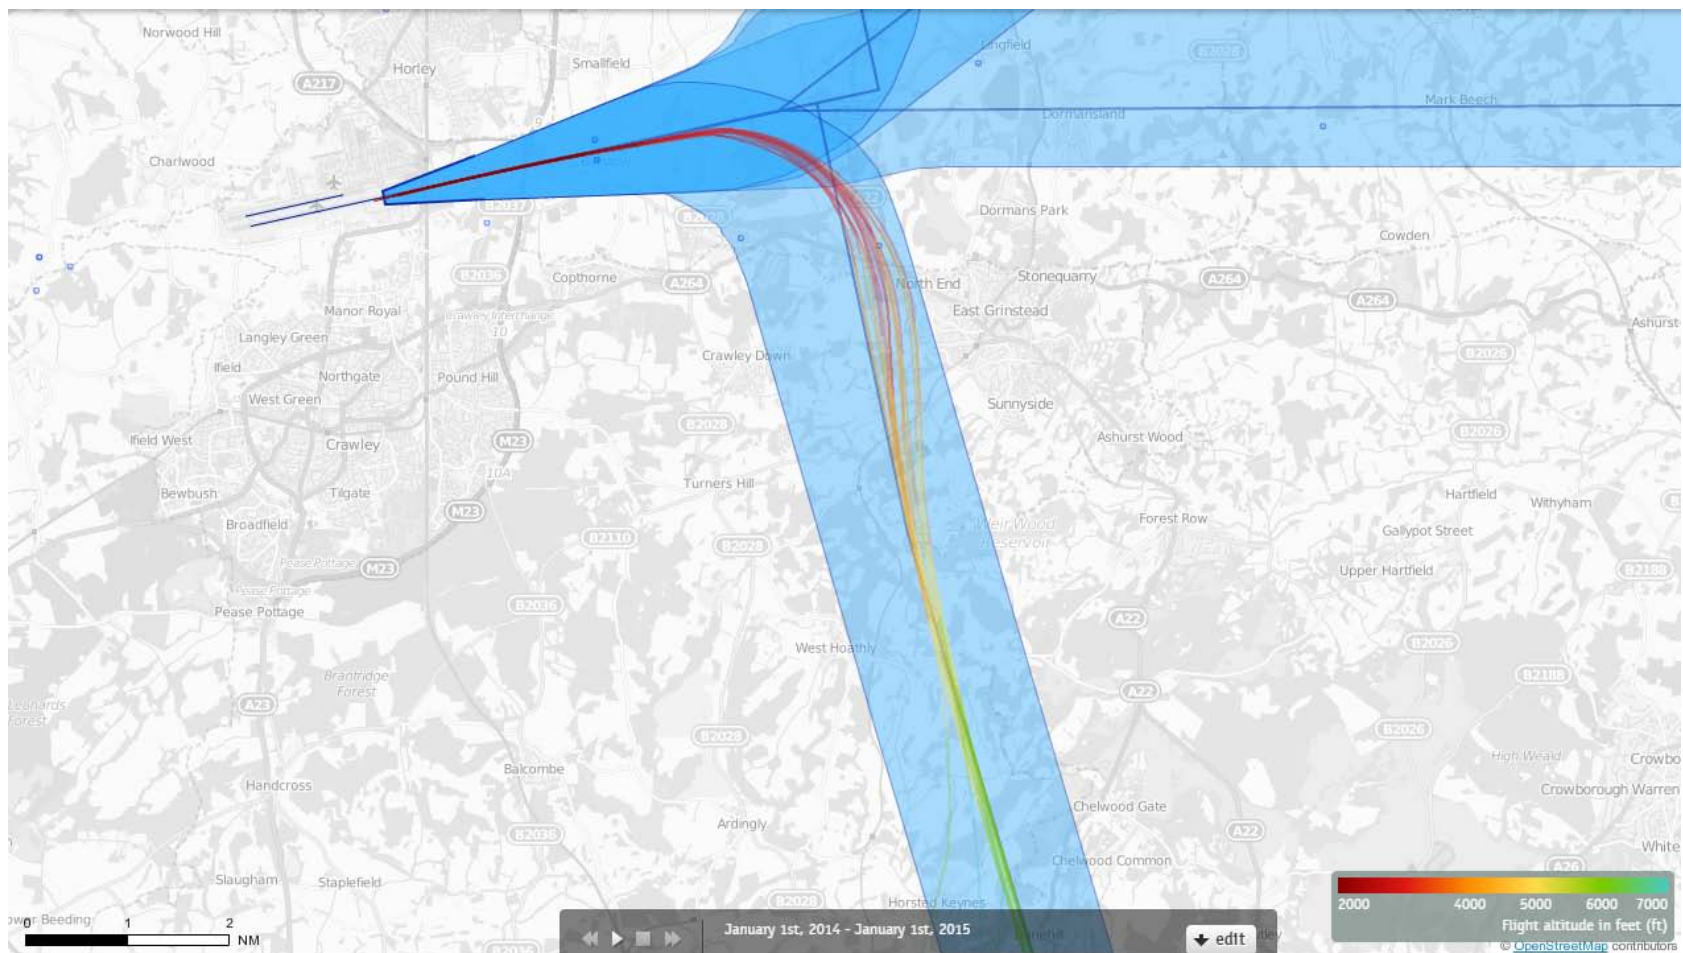

### Conventional Departures (10 Aircraft)

The pixels on the map show the altitude of aircraft as they pass over, displaying them as a colour used in the key. Aircraft at altitudes between those in the key (ie at 4240ft) will be shown as a blend of the colours above and below it in the key (ie a mix of 4000ft and 5000ft colours). Tracks cut off when at the maximum altitude on the key.

## Boeing 777 Departures 2014

### P-RNAV Departures (16 Aircraft)

### P-RNAV Departures (16 Aircraft)

The pixels on the map show the altitude of aircraft as they pass over, displaying them as a colour used in the key. Aircraft at altitudes between those in the key (ie at 4240ft) will be shown as a blend of the colours above and below it in the key (ie a mix of 4000ft and 5000ft colours). Tracks cut off when at the maximum altitude on the key.