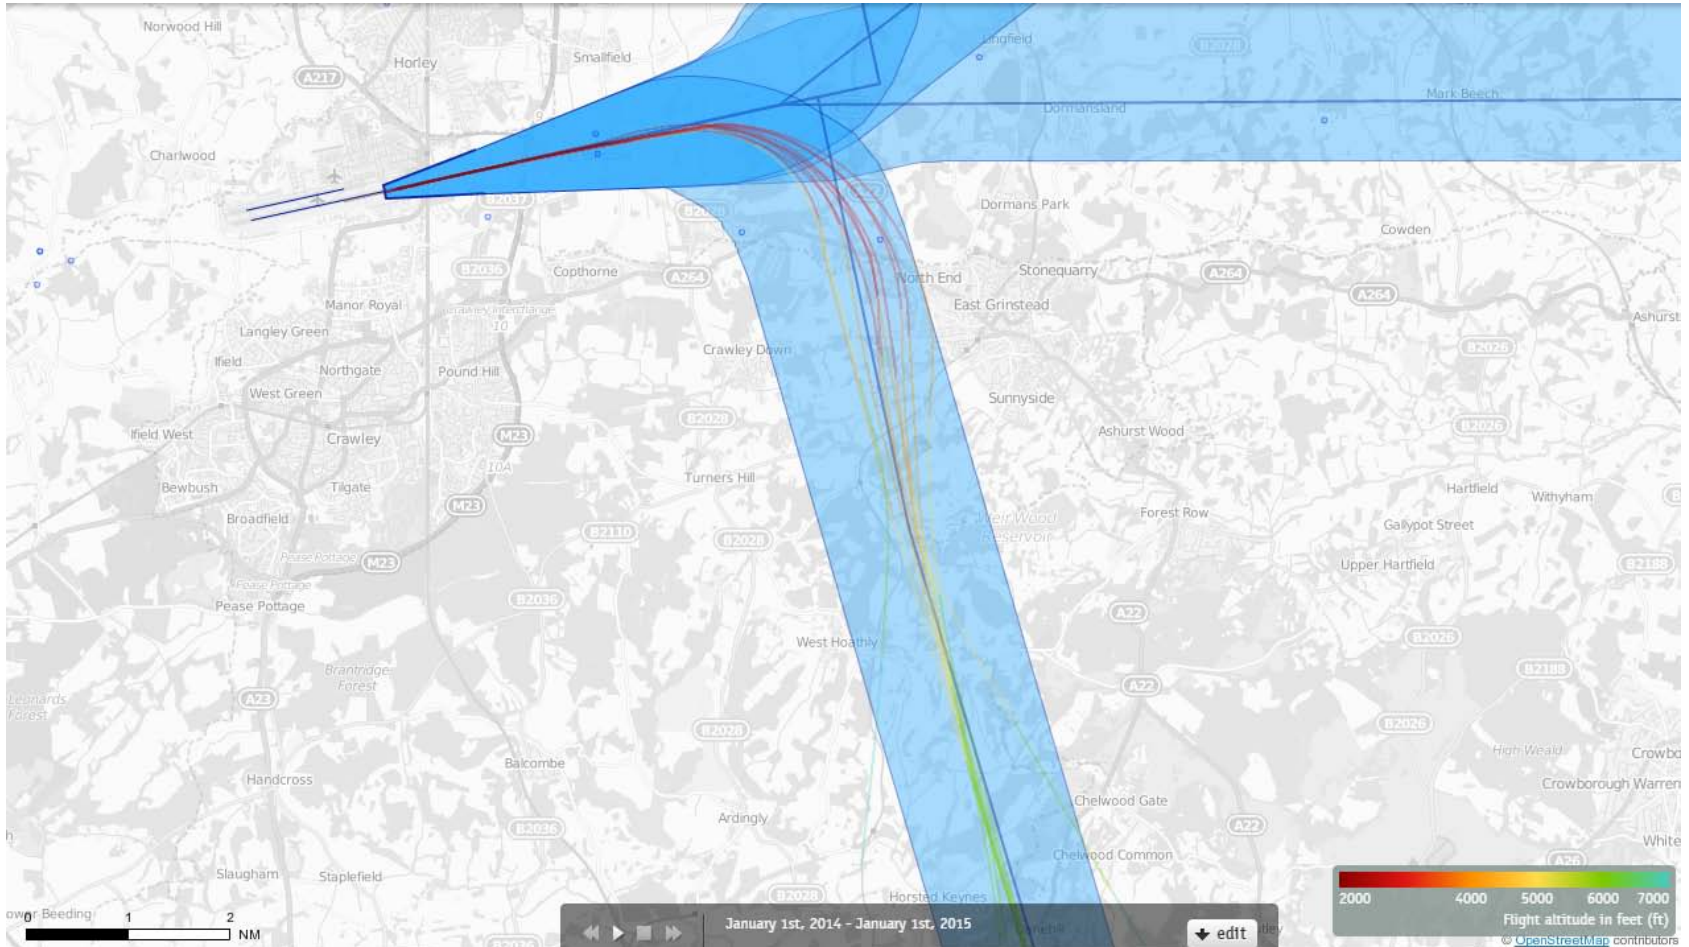

## Boeing 777 Departures 2014

### Conventional Departures (10 Aircraft)

### Conventional Departures (10 Aircraft)

The pixels on the map show the altitude of aircraft as they pass over, displaying them as a colour used in the key. Aircraft at altitudes between those in the key (ie at 4240ft) will be shown as a blend of the colours above and below it in the key (ie a mix of 4000ft and 5000ft colours). Tracks cut off when at the maximum altitude on the key.