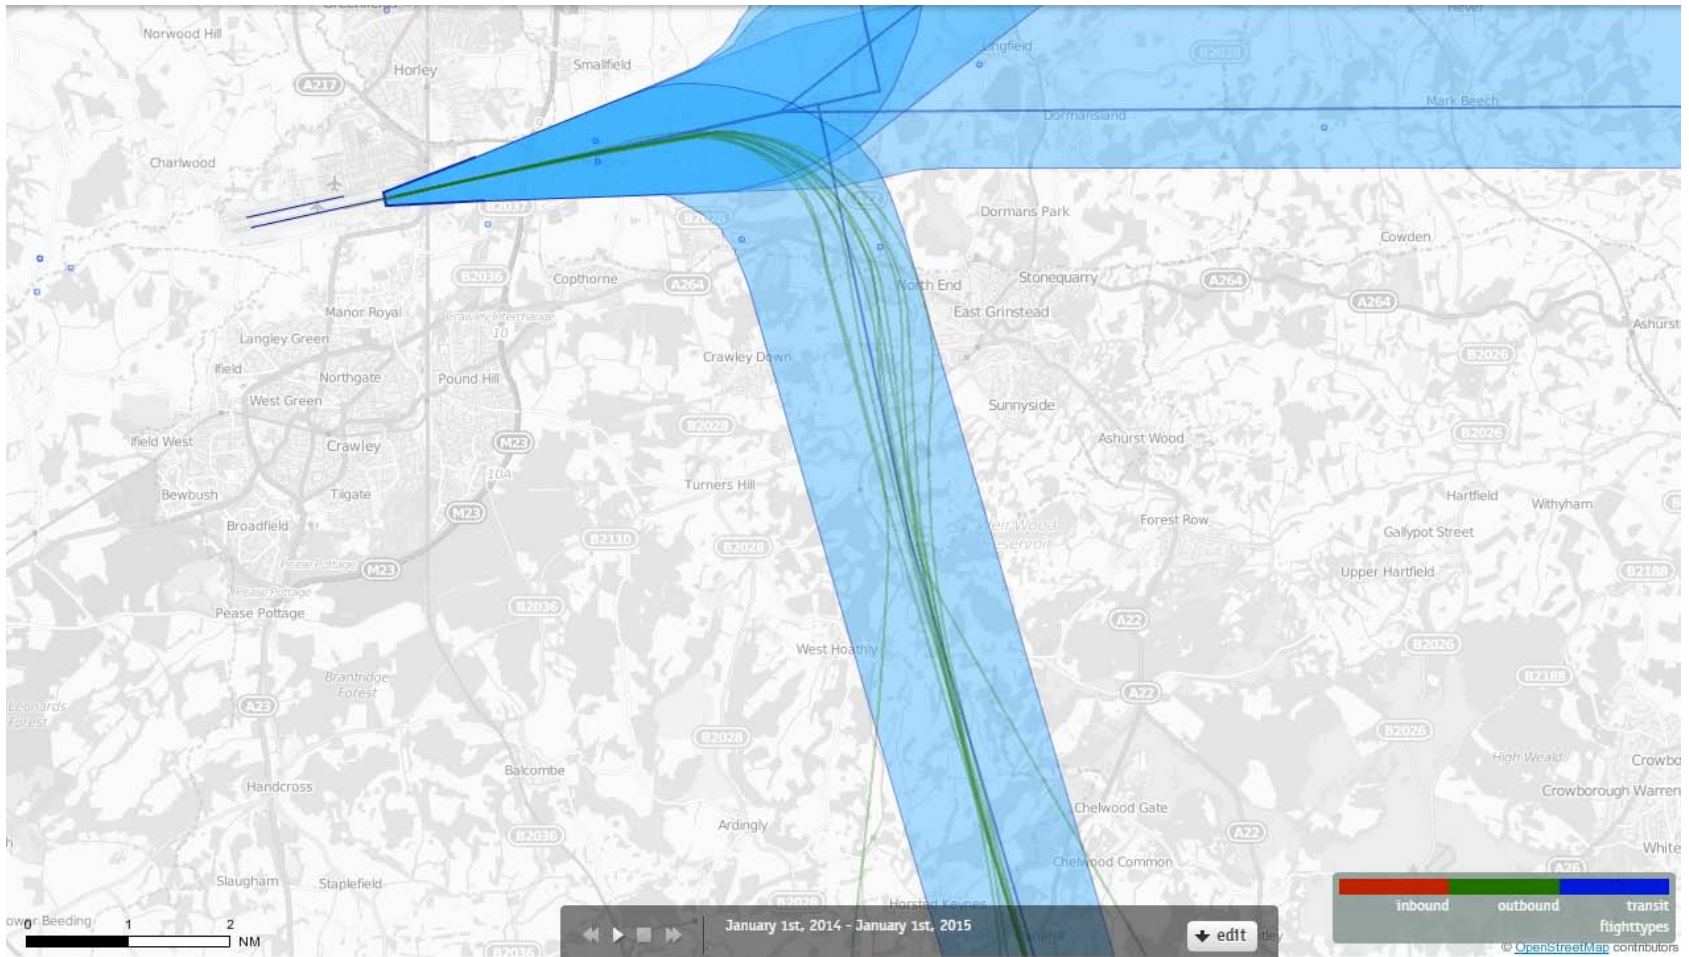

08 SEAFORD

Boeing 777 Departures 2014

Conventional Departures (10 Aircraft)