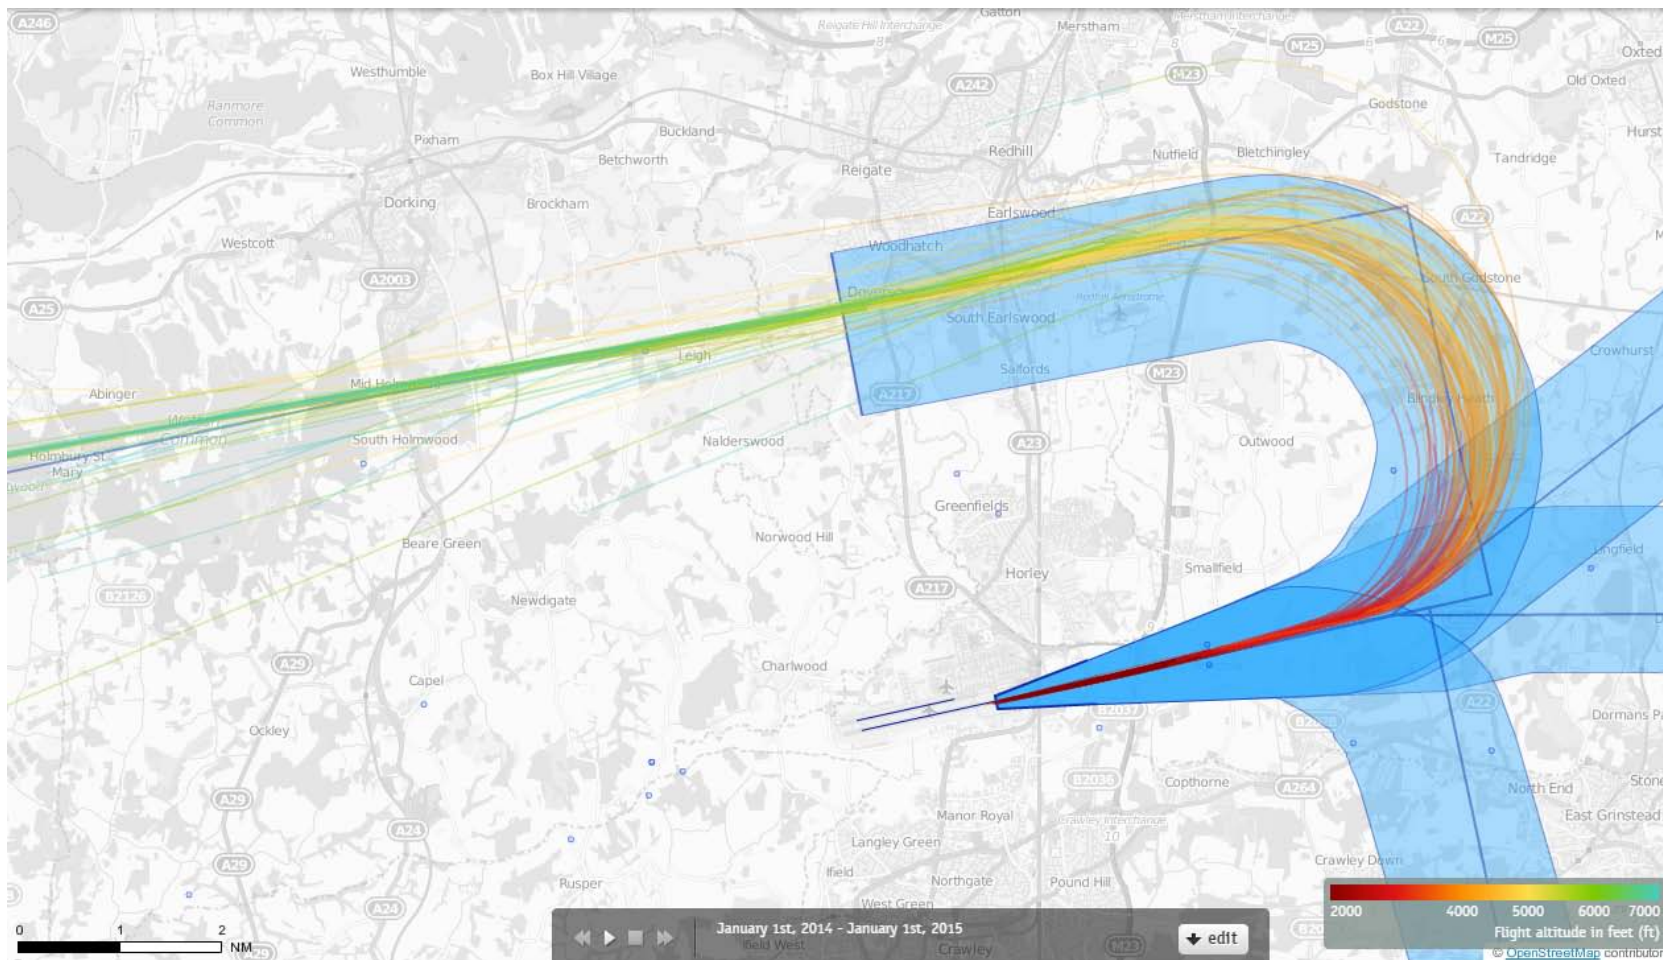

08 KENET
Route 3

All Boeing 747

08 KENET

Virgin Atlantic Boeing 747 Departures 2014

Conventional Departures (74 Aircraft)

08 KENET

Virgin Atlantic Boeing 747 Departures 2014 ALTITUDE

Conventional Departures (74 Aircraft)

The pixels on the map show the altitude of aircraft as they pass over, displaying them as a colour used in the key. Aircraft at altitudes between those in the key (ie at 4240ft) will be shown as a blend of the colours above and below it in the key (ie a mix of 4000ft and 5000ft colours). Tracks cut off when at the maximum altitude on the key.

08 KENET

Virgin Atlantic Boeing 747 Departures

P-RNAV Departures (94 Aircraft)

08 KENET

Virgin Atlantic Boeing 747 Departures ALTITUDE

P-RNAV Departures (94 Aircraft)

The pixels on the map show the altitude of aircraft as they pass over, displaying them as a colour used in the key. Aircraft at altitudes between those in the key (ie at 4240ft) will be shown as a blend of the colours above and below it in the key (ie a mix of 4000ft and 5000ft colours). Tracks cut off when at the maximum altitude on the key.