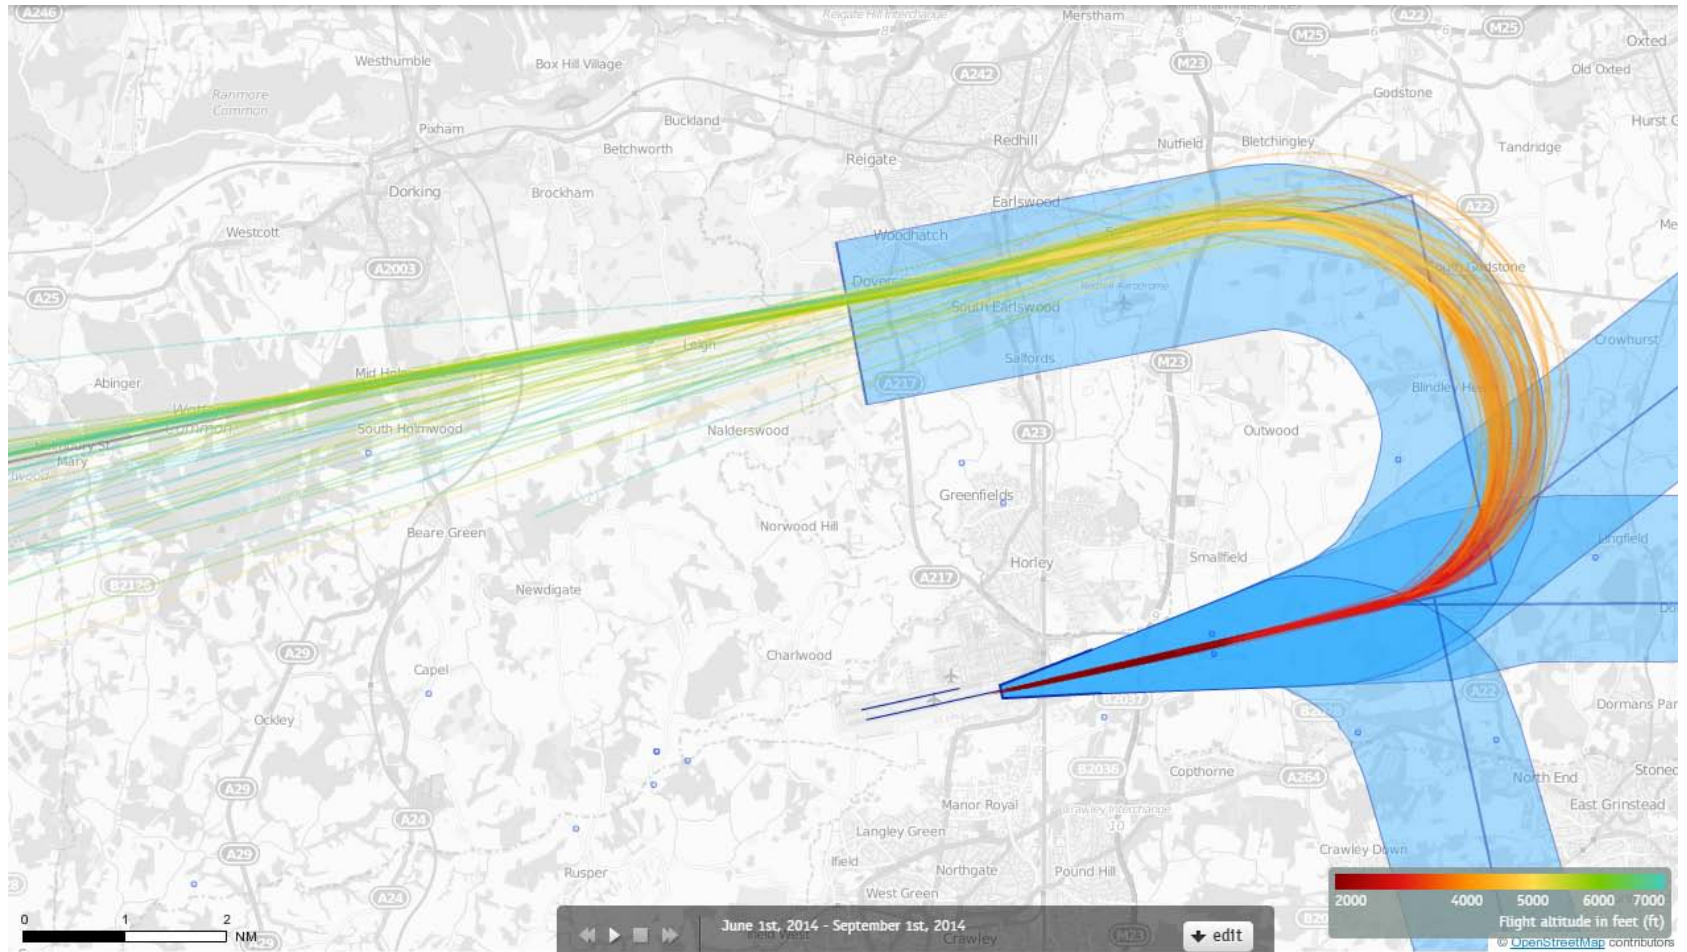

The pixels on the map show the altitude of aircraft as they pass over, displaying them as a colour used in the key. Aircraft at altitudes between those in the key (ie at 4240ft) will be shown as a blend of the colours above and below it in the key (ie a mix of 4000ft and 5000ft colours). Tracks cut off when at the maximum altitude on the key.

08 KENET

Virgin Atlantic Boeing 747 Departures

P-RNAV Departures (94 Aircraft)

08 KENET

Virgin Atlantic Boeing 747 Departures ALTITUDE

P-RNAV Departures (94 Aircraft)

The pixels on the map show the altitude of aircraft as they pass over, displaying them as a colour used in the key. Aircraft at altitudes between those in the key (ie at 4240ft) will be shown as a blend of the colours above and below it in the key (ie a mix of 4000ft and 5000ft colours). Tracks cut off when at the maximum altitude on the key.