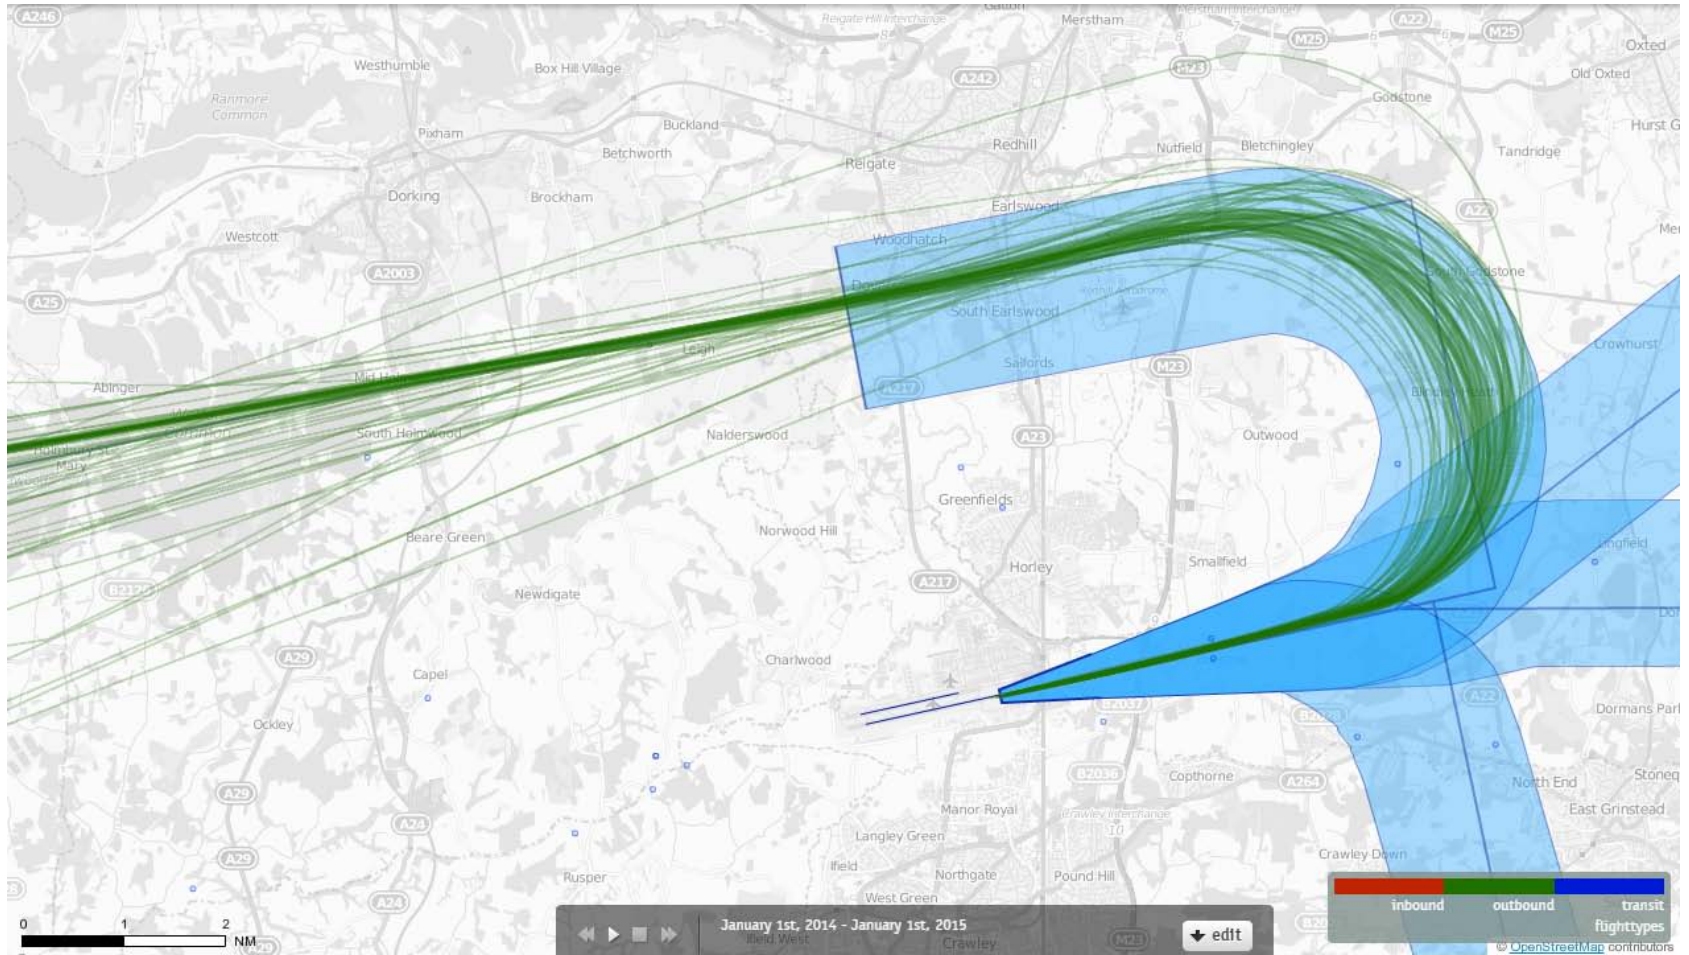

08 KENET
Route 3

All Boeing 747

08 KENET

Virgin Atlantic Boeing 747 Departures 2014

Conventional Departures (74 Aircraft)

08 KENET

Virgin Atlantic Boeing 747 Departures 2014 ALTITUDE

Conventional Departures (74 Aircraft)

The pixels on the map show the altitude of aircraft as they pass over, displaying them as a colour used in the key. Aircraft at altitudes between those in the key (ie at 4240ft) will be shown as a blend of the colours above and below it in the key (ie a mix of 4000ft and 5000ft colours). Tracks cut off when at the maximum altitude on the key.

08 KENET

Virgin Atlantic Boeing 747 Departures

P-RNAV Departures (94 Aircraft)

08 KENET

Virgin Atlantic Boeing 747 Departures ALTITUDE

P-RNAV Departures (94 Aircraft)

The pixels on the map show the altitude of aircraft as they pass over, displaying them as a colour used in the key. Aircraft at altitudes between those in the key (ie at 4240ft) will be shown as a blend of the colours above and below it in the key (ie a mix of 4000ft and 5000ft colours). Tracks cut off when at the maximum altitude on the key.