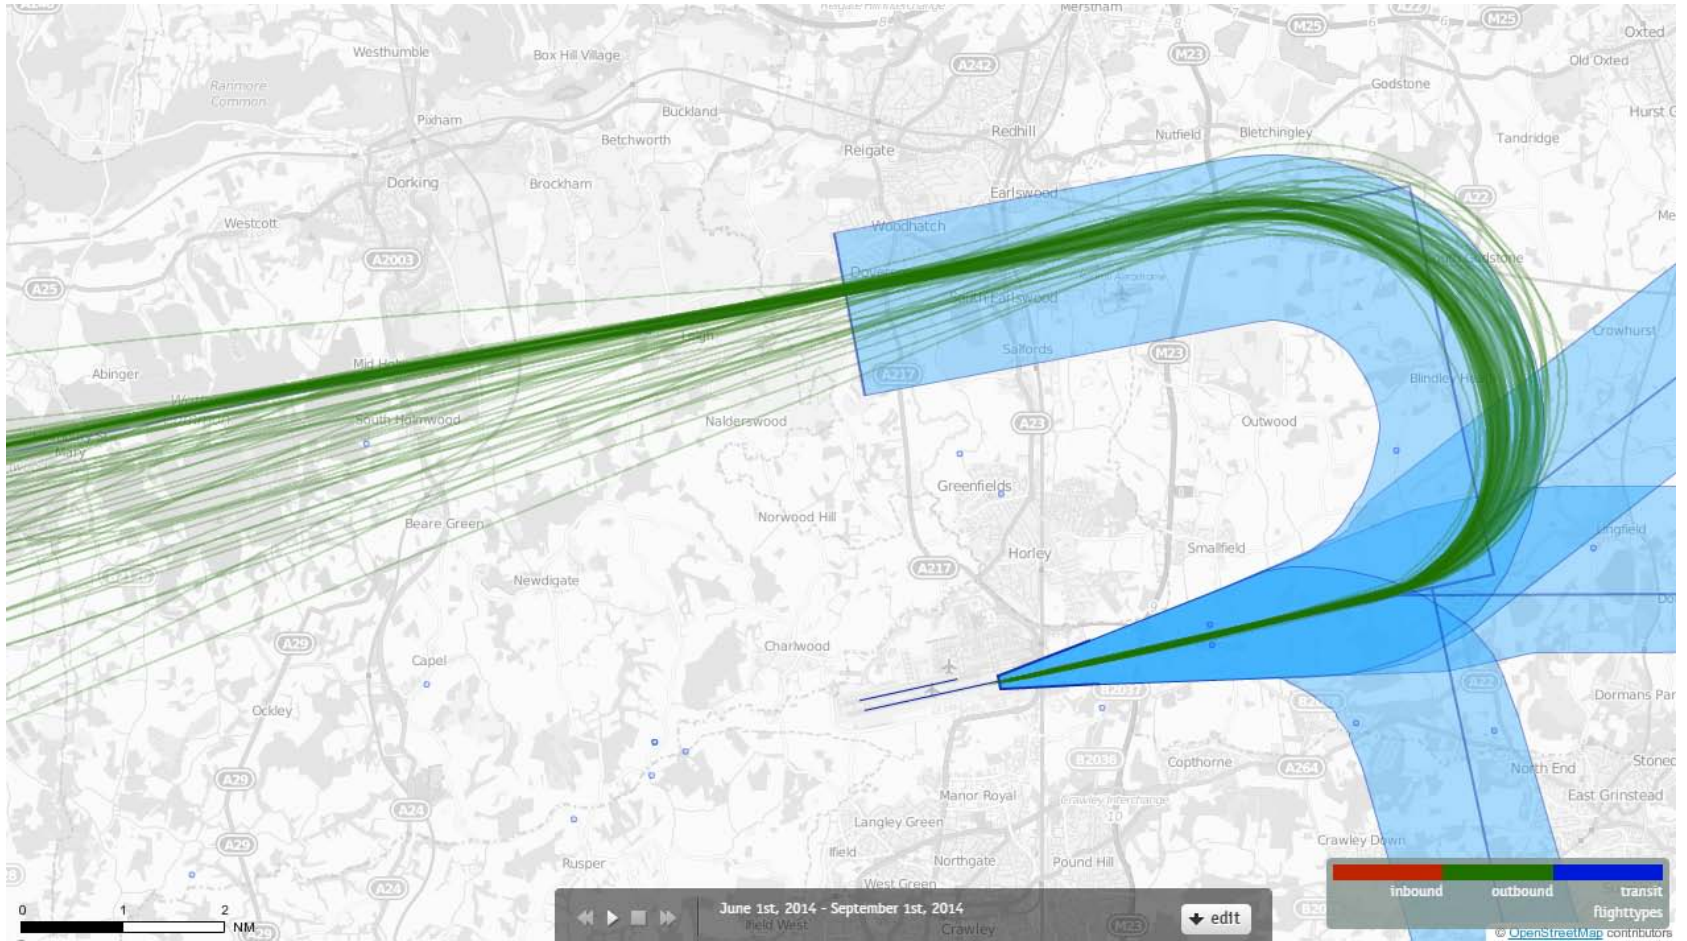

08 KENET
Route 3

All Boeing 747

08 KENET

Virgin Atlantic Boeing 747 Departures 2014

Conventional Departures (74 Aircraft)

08 KENET

Virgin Atlantic Boeing 747 Departures 2014 ALTITUDE

Conventional Departures (74 Aircraft)

The pixels on the map show the altitude of aircraft as they pass over, displaying them as a colour used in the key. Aircraft at altitudes between those in the key (ie at 4240ft) will be shown as a blend of the colours above and below it in the key (ie a mix of 4000ft and 5000ft colours). Tracks cut off when at the maximum altitude on the key.

08 KENET

Virgin Atlantic Boeing 747 Departures

P-RNAV Departures (94 Aircraft)

08 KENET

Virgin Atlantic Boeing 747 Departures ALTITUDE

P-RNAV Departures (94 Aircraft)

The pixels on the map show the altitude of aircraft as they pass over, displaying them as a colour used in the key. Aircraft at altitudes between those in the key (ie at 4240ft) will be shown as a blend of the colours above and below it in the key (ie a mix of 4000ft and 5000ft colours). Tracks cut off when at the maximum altitude on the key.