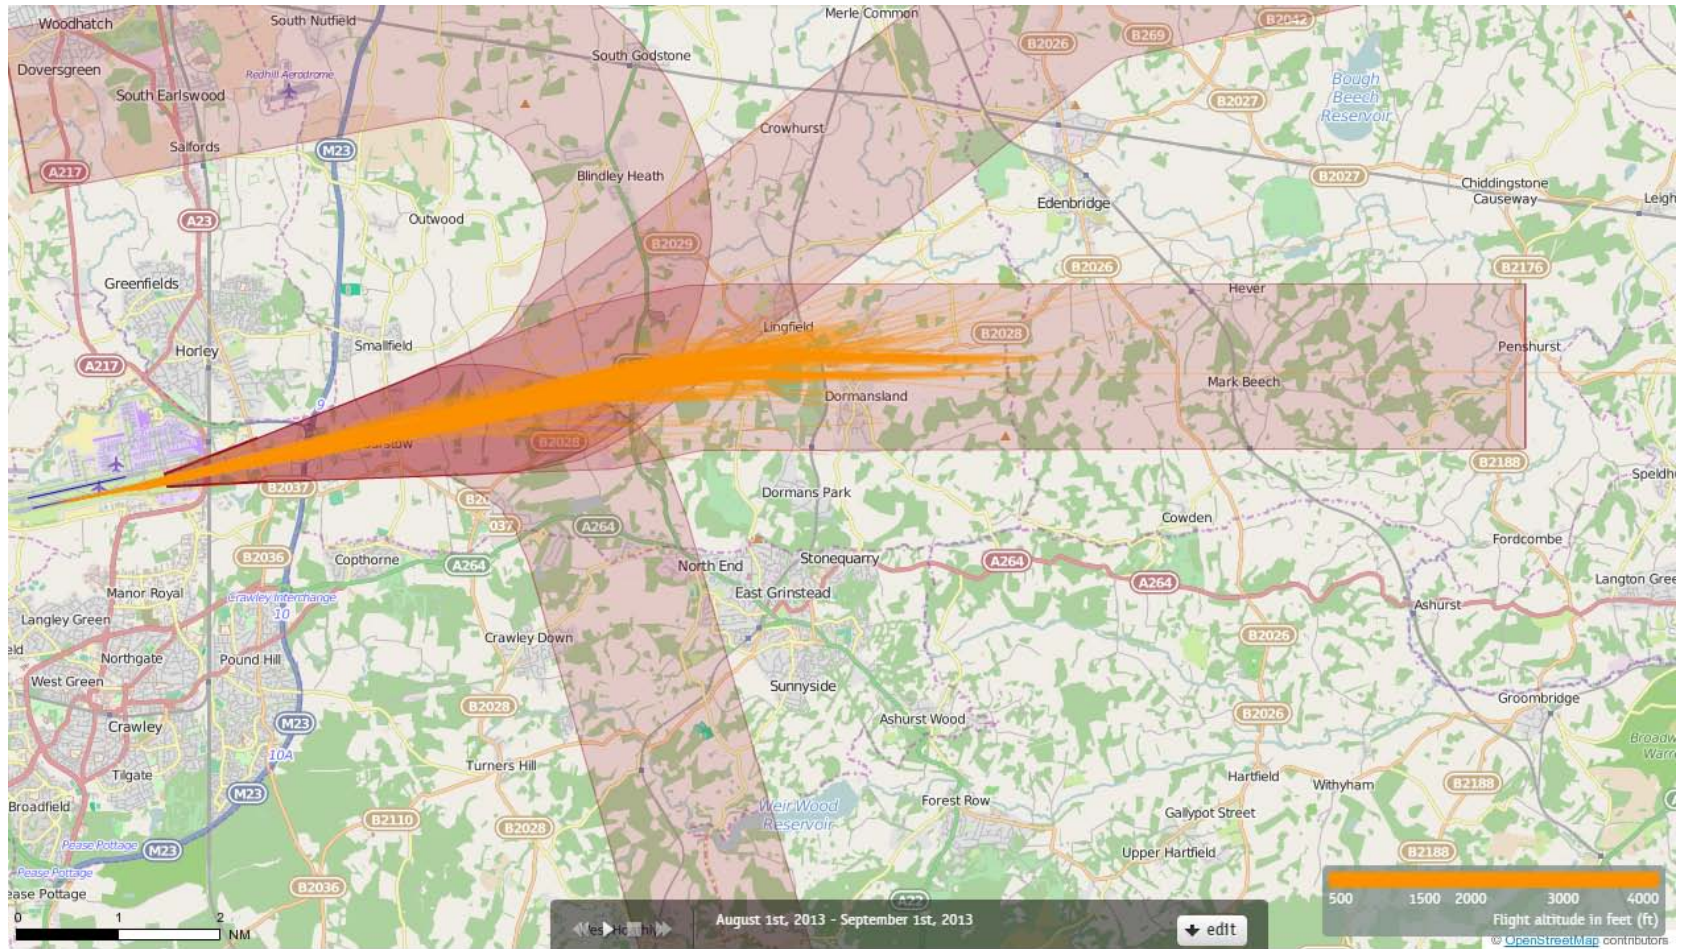

08 CLACTON

Route 5

Sample 2

Pre and Post P-RNAV

# 08CLACTON August 2013 Aircraft Tracks Cut Off at 4000ft Altitude 917 Aircraft – Showing CONVENTIONAL Departures Only

Orange plots show the tracks of aircraft until at an altitude of 4000ft