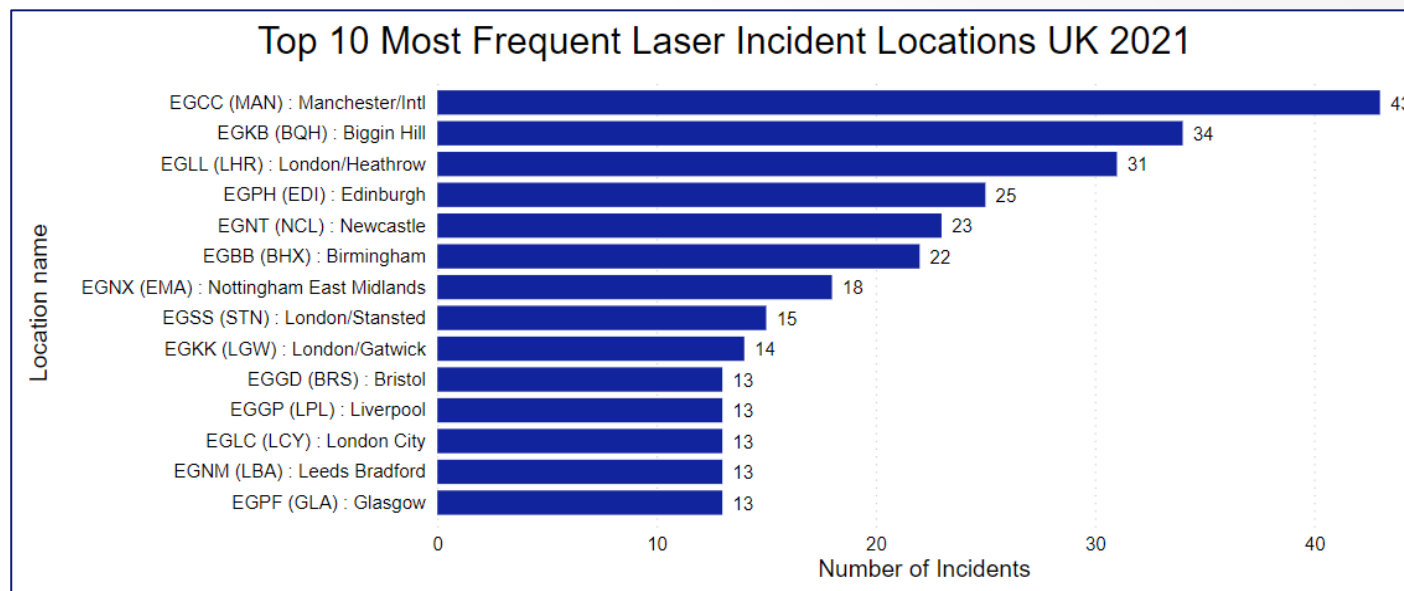

Location name	January	February	March	April	May	June	August	September	October	November	December	Total
EGCC (MAN) : Manchester/Intl	5	7	3				5	8	5	4	2	39
EGLL (LHR) : London/Heathrow	5	5	2	1	1		3	3	3	3	3	29
EGKK (LGW) : London/Gatwick		2	2				6	4	3		2	19
EGNX (EMA) : Nottingham East Midlands	2	1	2		2	1	1	3		4	1	17
EGBB (BHX) : Birmingham	6	1	5	2					1		1	16
EGLC (LCY) : London City	3	5	2						1		2	13
EGGD (BRS) : Bristol	3	2	1				2	2	2			12
EGGP (LPL) : Liverpool	3	2	1					1	1		3	11
EGKB (BQH) : Biggin Hill								3	1	1	5	10
EGNM (LBA) : Leeds Bradford	3	1	1					1	4			10
EGPF (GLA) : Glasgow		4	2						2	2		10

Monthly Breakdown of all Laser Incident UK 2020

January	February	March	April	May	June	July	August	September	October	November	December	Total
60	54	46	17	22	9	35	61	59	43	38	48	492

World Wide Laser Incidents reported to UK CAA 2020

Monthly Breakdown of the Most Frequent Laser Incident World Wide 2020

Location name	January	February	March	April	June	July	August	September	October	November	December	Total
LROP (OTP) : LROP : Bucuresti/HENRI COANDA		1				2	2	1				6
LBSF (SOF) : Sofia			1				2					3
LFPG (CDG) : Paris Charles-De-Gaulle	1						1	1				3
LIRN (NAP) : Napoli/Capodichino	1								2			3
EIDW (DUB) : Dublin									2			2
KMIA (MIA) [MIA] Miami, FI/Miami Intl											2	2
LFBD (BOD) : Bordeaux Mérignac				1			1					2
LIBD (BRI) : Bari/Palese Macchie						1		1				2
MMMX (MEX) : Mexico/Lic. Benito Juarez Intl			1				1					2
EBLG (LGG) : Liège/Liège (Liège Airport)										1		1
MUVR (VRA) : Varadero		1										1

Monthly Breakdown of World Wide Laser Incident 2020

January	February	March	April	May	June	July	August	September	October	November	December	Total
5	7	2	1	1	3	5	14	5	11	3	2	59

UK Laser Incident 2021

Monthly Breakdown of the Most Frequent Laser Incident Locations UK 2021