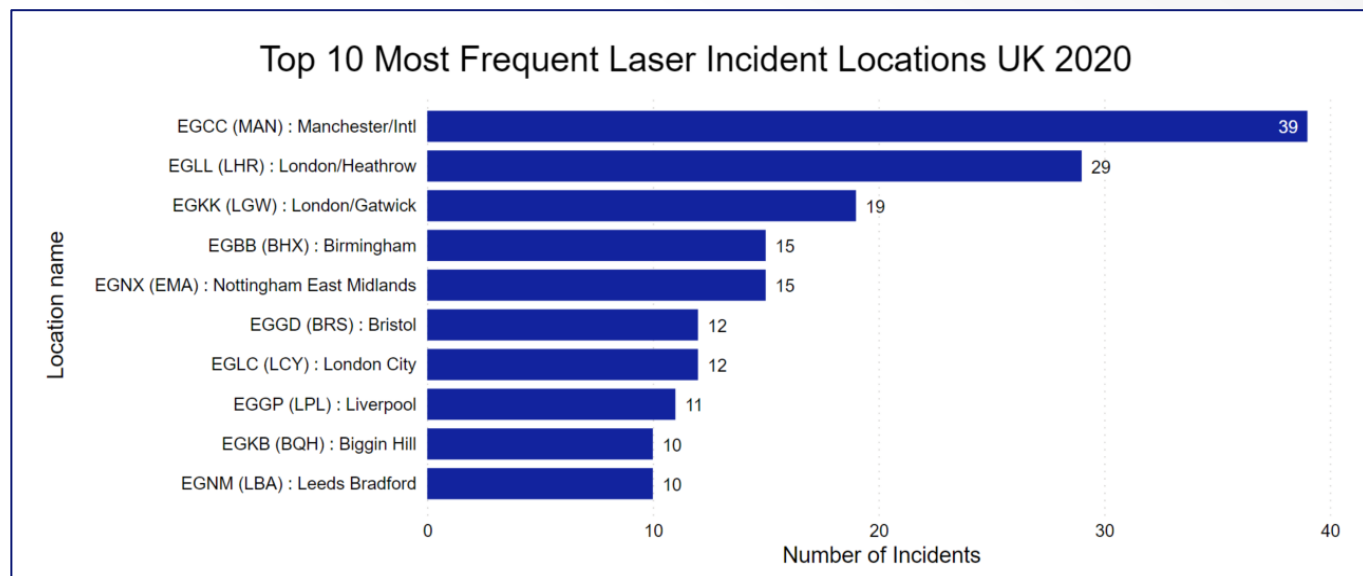

UK Laser Incident 2019

Monthly Breakdown of the Most Frequent Laser Incident Locations UK 2019

Location name	January	February	March	April	May	June	July	August	September	October	November	December	Total
EGKK (LGW) : London/Gatwick	2		2	4	17	6	16	12	10	8	1	6	84
EGCC (MAN) : Manchester/Intl	4	6	5	7	4	5	2	13	6	11	5	5	73
EGLL (LHR) : London/Heathrow	2	9	6	2	7		6	13	6	5	3	7	66
EGNM (LBA) : Leeds Bradford	2	3	1		3	5	5	29	6	1	3	1	59
EGBB (BHX) : Birmingham	3	3	1	4	6	2	6	7	6	7	2	4	51
EGGW (LTN) : London/Luton	3	2	1	4	5		5	1	5	2	1	2	31
EGLC (LCY) : London City	1	4		2	1	1		1	4	9	5	3	31
EGPF (GLA) : Glasgow	2	1	1	4	2	2	1	3	2	2	3	5	28
EGPH (EDI) : Edinburgh	1	2	10	3	1		2	1	2	4		1	27
EGNX (EMA) : Nottingham East Midlands	8	1	3	3	1	1		4	2				23

Monthly Breakdown of all Laser Incident UK 2019

January	February	March	April	May	June	July	August	September	October	November	December	Total
59	62	65	53	72	42	82	133	103	88	51	80	890

World Wide Laser Incidents reported to UK CAA 2019

Monthly Breakdown of the Most Frequent Laser Incident World Wide 2019

Location name	January	February	March	April	May	June	July	August	September	October	November	December	Total
LBSF (SOF) : Sofia		1	6	1									8
LFPG (CDG) : Paris Charles-De-Gaulle			2			1	2					2	7
LFBO (TLS) : Toulouse Blagnac		1		2		1		1		1			6
HEGN (HRG) : Hurghada					1		1	2					4
LLBG (TLV) : Tel-Aviv/D. Ben Gurion										1	2	1	4
EDDP (LEJ) : Leipzig/Halle		1					1	1					3
FAJS (JNB) : Johannesburg/Jan Smuts		1		1				1					3
LATI (TIA) : Tirana/Rinas			1				1				1		3
LEMG (AGP) : Malaga							1	2					3
LFMT (MPL) : Montpellier Méditerranée							1	2					3
LIML (LIN) : Milano/Linate				1		1		1					3

Monthly Breakdown of World Wide Laser Incident 2019

January	February	March	April	May	June	July	August	September	October	November	December	Total
8	14	8	5	9	15	16	22	16	19	10	5	147

UK Laser Incident 2020

Monthly Breakdown of the Most Frequent Laser Incident Locations UK 2020