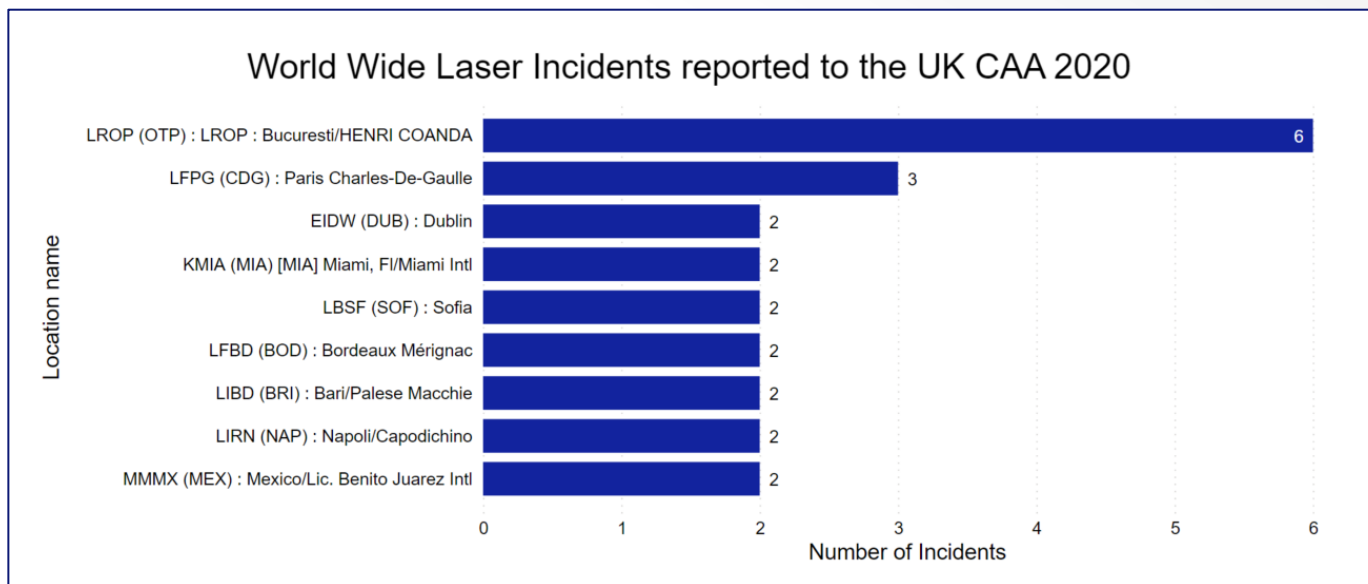

World Wide Laser Incidents reported to UK CAA 2020

Monthly Breakdown of the Most Frequent Laser Incident World Wide 2020

Location name	January	February	March	April	June	July	August	September	October	November	December	Total
LROP (OTP) : LROP : Bucuresti/HENRI COANDA		1				2	2	1				6
LBSF (SOF) : Sofia			1				2					3
LFPG (CDG) : Paris Charles-De-Gaulle	1						1	1				3
LIRN (NAP) : Napoli/Capodichino	1								2			3
EIDW (DUB) : Dublin									2			2
KMIA (MIA) [MIA] Miami, FI/Miami Intl											2	2
LFBD (BOD) : Bordeaux Mérignac				1			1					2
LIBD (BRI) : Bari/Palese Macchie						1		1				2
MMMX (MEX) : Mexico/Lic. Benito Juarez Intl			1				1					2
EBLG (LGG) : Liège/Liège (Liège Airport)										1		1
MUVR (VRA) : Varadero		1										1

Monthly Breakdown of World Wide Laser Incident 2020

January	February	March	April	May	June	July	August	September	October	November	December	Total
5	7	2	1	1	3	5	14	5	11	3	2	59