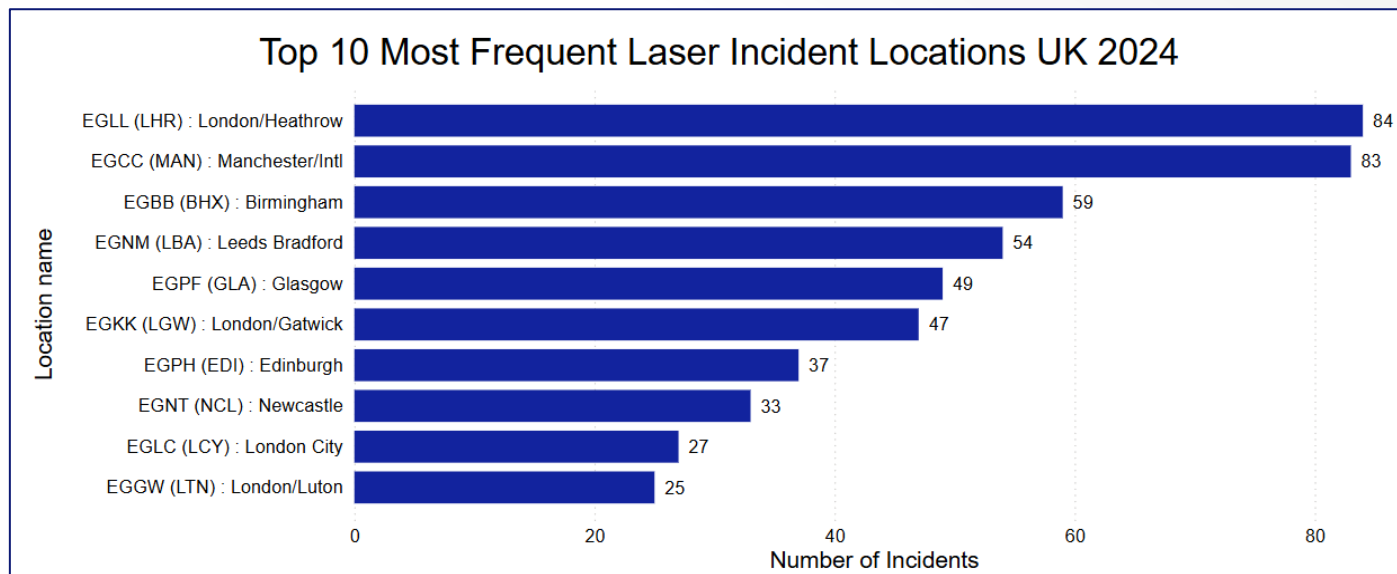

UK Laser Incident 2024

Monthly Breakdown of the Most Frequent Laser Incident Locations UK 2024

Location name	January	February	March	April	May	June	July	August	September	October	November	December	Total
EGLL (LHR) : London/Heathrow	8	9	4	6	2	6	9	5	7	9	14	5	84
EGCC (MAN) : Manchester/Intl	6	10	4	4	6	1	7	11	11	12	7	4	83
EGBB (BHX) : Birmingham	4	1	4	4	10	7	6	11	2	4	2	4	59
EGNM (LBA) : Leeds Bradford	6	4	6	4	5	6	2	6	4	2	4	5	54
EGPF (GLA) : Glasgow	16	6		2	3	3	5			7	3	4	49
EGKK (LGW) : London/Gatwick	1	4	1	3	4	3	2	21	3	1	2	2	47
EGPH (EDI) : Edinburgh	1	13	2	4	1	2	1	1		4	5	3	37
EGNT (NCL) : Newcastle	3	3	5			3	2	8	1	1	2	5	33
EGLC (LCY) : London City	7	2	2					3	3	9		1	27
EGGW (LTN) : London/Luton	9		1		2	1		1	2	1	2	6	25

Monthly Breakdown of all Laser Incident UK 2024

	January	February	March	April	May	June	July	August	September	October	November	December	Total
	122	89	63	54	54	56	78	109	79	100	83	79	966