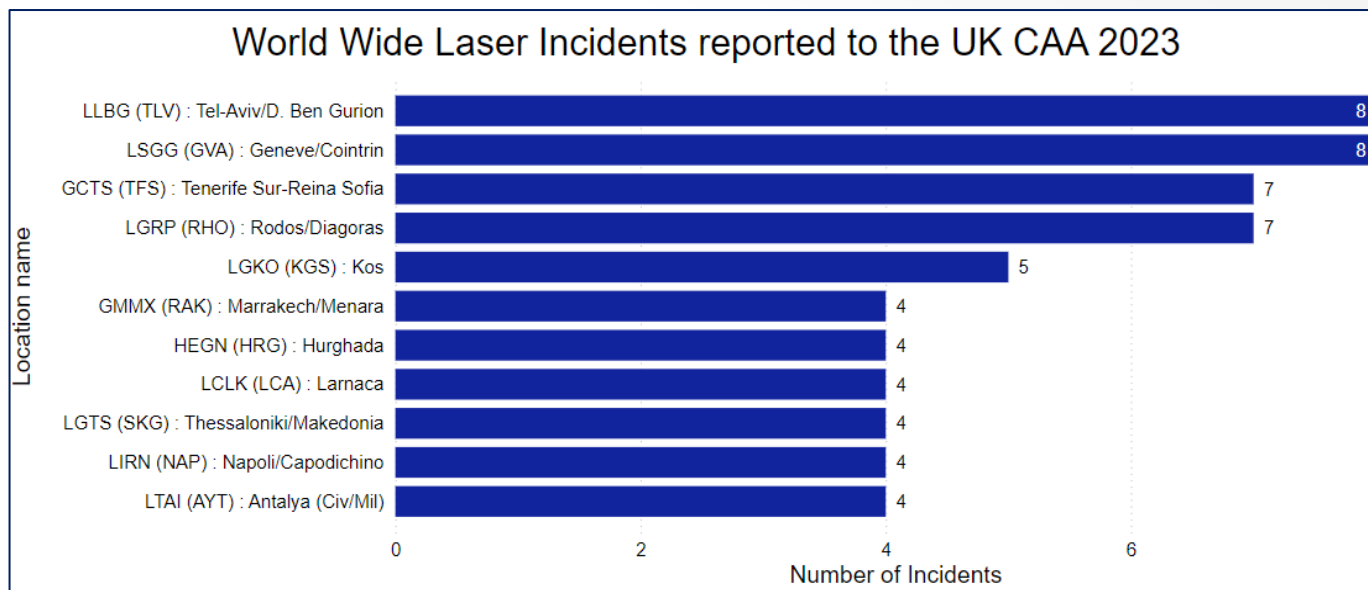

World Wide Laser Incidents reported to UK CAA 2023

Monthly Breakdown of the Most Frequent Laser Incident World Wide 2023

Location name	January	February	April	May	June	July	August	September	October	November	December	Total
LLBG (TLV) : Tel-Aviv/D. Ben Gurion		1		1	1	2	1		1	1		8
LSGG (GVA) : Geneve/Cointrin			1		1	1			2	2	1	8
GCTS (TFS) : Tenerife Sur-Reina Sofia					1	1	1	1	1			7
LGRP (RHO) : Rodos/Diagoras					1	1	1		2	2		7
LGKO (KGS) : Kos							4	1				5
GMMX (RAK) : Marrakech/Menara									2	2		4
HEGN (HRG) : Hurghada				1			1	2				4
LCLK (LCA) : Larnaca							3		1			4
LGTS (SKG) : Thessaloniki/Makedonia				1				2	1			4
LIRN (NAP) : Napoli/Capodichino		1					2	1				4
LTAI (AYT) : Antalya (Civ/Mil)					1	1				2		4

Monthly Breakdown of World Wide Laser Incident 2023

January	February	March	April	May	June	July	August	September	October	November	December	Total
7	8	10	9	14	17	24	35	27	26	13	10	200