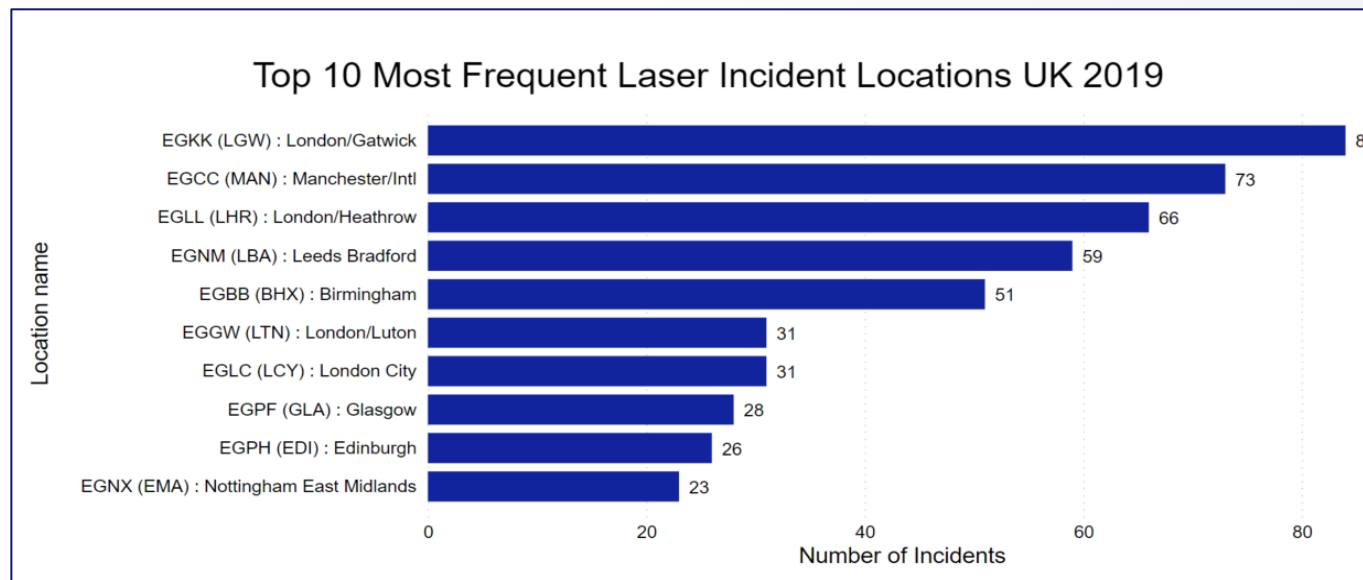

Reported Laser Strike Incident

2019-2025

Laser Strike Incident 2019 - 2025

- Data extracted on 14/05/2026 – Records complete for the years 2019, 2020, 2021, 2022, 2023, 2024 and 2025.
- The data covers the number of laser incidents in the top 10 most frequent locations throughout the year, as well as the total number of laser incidents for both in the UK airspace and UK operators Overseas.

UK Laser Incident 2019

Monthly Breakdown of the Most Frequent Laser Incident Locations UK 2019

Location name	January	February	March	April	May	June	July	August	September	October	November	December	Total
EGKK (LGW) : London/Gatwick	2		2	4	17	6	16	12	10	8	1	6	84
EGCC (MAN) : Manchester/Intl	4	6	5	7	4	5	2	13	6	11	5	5	73
EGLL (LHR) : London/Heathrow	2	9	6	2	7		6	13	6	5	3	7	66
EGNM (LBA) : Leeds Bradford	2	3	1		3	5	5	29	6	1	3	1	59
EGBB (BHX) : Birmingham	3	3	1	4	6	2	6	7	6	7	2	4	51
EGGW (LTN) : London/Luton	3	2	1	4	5		5	1	5	2	1	2	31
EGLC (LCY) : London City	1	4		2	1	1		1	4	9	5	3	31
EGPF (GLA) : Glasgow	2	1	1	4	2	2	1	3	2	2	3	5	28
EGPH (EDI) : Edinburgh	1	2	10	3	1		2	1	2	4		1	27
EGNX (EMA) : Nottingham East Midlands	8	1	3	3	1	1		4	2				23