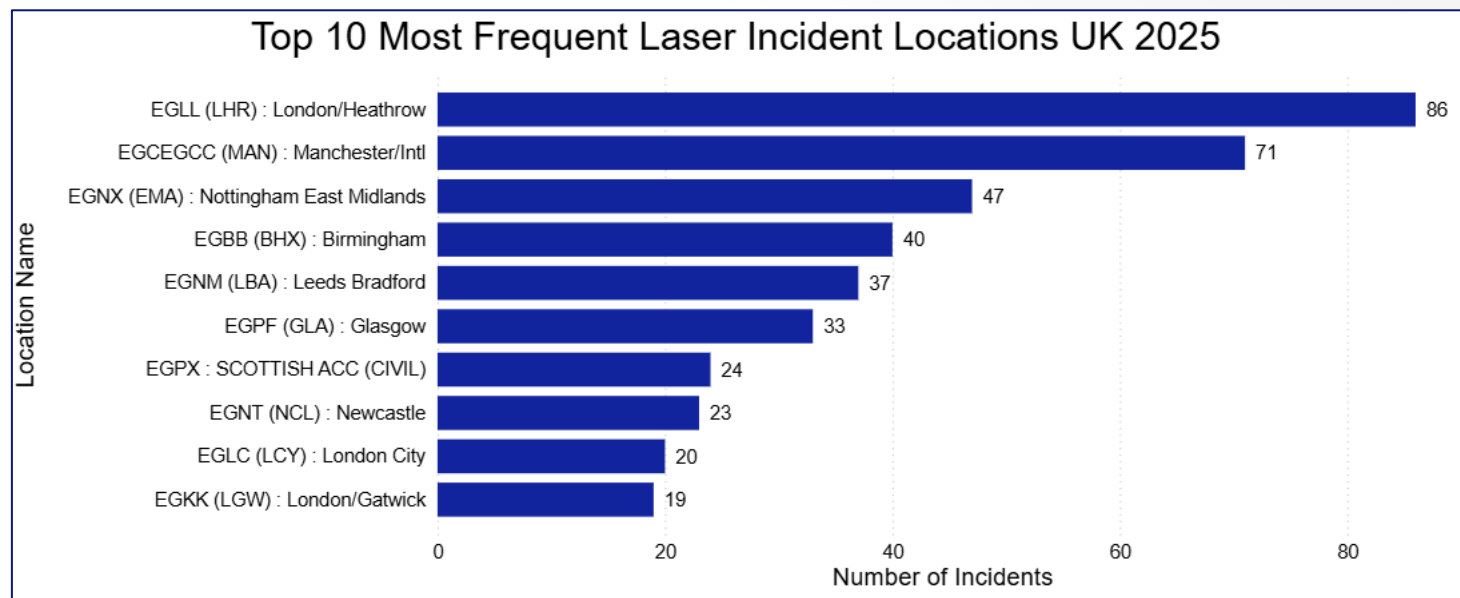

Monthly Breakdown of the Most Frequent Laser Incident Locations UK 2024

Location name	January	February	March	April	May	June	July	August	September	October	November	December	Total
EGLL (LHR) : London/Heathrow	8	9	4	6	2	6	9	5	7	9	14	5	84
EGCC (MAN) : Manchester/Intl	6	10	4	4	6	1	7	11	11	12	7	4	83
EGBB (BHX) : Birmingham	4	1	4	4	10	7	6	11	2	4	2	4	59
EGNM (LBA) : Leeds Bradford	6	4	6	4	5	6	2	6	4	2	4	5	54
EGPF (GLA) : Glasgow	16	6		2	3	3	5			7	3	4	49
EGKK (LGW) : London/Gatwick	1	4	1	3	4	3	2	21	3	1	2	2	47
EGPH (EDI) : Edinburgh	1	13	2	4	1	2	1	1		4	5	3	37
EGNT (NCL) : Newcastle	3	3	5			3	2	8	1	1	2	5	33
EGLC (LCY) : London City	7	2	2					3	3	9		1	27
EGGW (LTN) : London/Luton	9		1		2	1		1	2	1	2	6	25

Monthly Breakdown of all Laser Incident UK 2024

	January	February	March	April	May	June	July	August	September	October	November	December	Total
	122	89	63	54	54	56	78	109	79	100	83	79	966

World Wide Laser Incidents reported to UK CAA 2024

Monthly Breakdown of the Most Frequent Laser Incident World Wide 2024

Location name	January	February	March	April	May	June	July	August	September	October	November	December	Total
LATI (TIA) : Tirana/Rinas			1	2	1	2	1	2	2				11
HEGN (HRG) : Hurghada	1			1		1		1	2	1			7
LGAV (ATH) : LGAV : ATHINAI/ELEFThERIOS VENIZELOS	1				1		1		1	1			5
LTAI (AYT) : Antalya (Civ/Mil)						2	2	1					5
DTNH (NBE) : Enfidha						1	1	1			1		4
HESH (SSH) : Sharm-El-Sheikh		2					1		1				4
LCLK (LCA) : Larnaca				1		1	1					1	4
LFBD (BOD) : Bordeaux Mérignac				1				1	2				4
LIRN (NAP) : Napoli/Capodichino					1			1	2				4
LTBS (DLM) : Mugla/Dalaman							1	2		1			4

Monthly Breakdown of World Wide Laser Incident 2024

January	February	March	April	May	June	July	August	September	October	November	December	Total
8	5	11	10	15	12	21	32	25	9	4	8	160

UK Laser Incident 2025

Monthly Breakdown of the Most Frequent Laser Incident Locations UK 2025