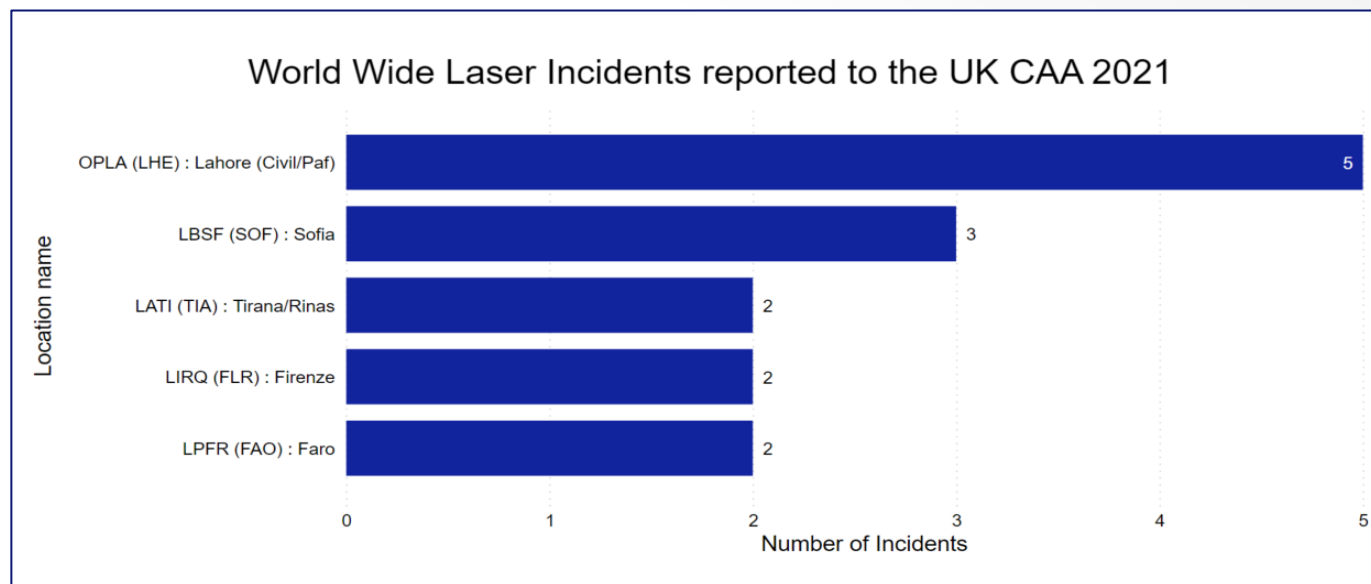

World Wide Laser Incidents reported to UK CAA 2021

Monthly Breakdown of the Most Frequent Laser Incident World Wide 2021

Location name	January	March	April	May	June	July	August	September	October	November	December	Total
OPLA (LHE) : Lahore (Civil/Paf)		1	1		1	1			1			5
LBSF (SOF) : Sofia			1					1			1	3
EPLB : LUBLIN		1										2
LATI (TIA) : Tirana/Rinas						1	1					2
LIRQ (FLR) : Firenze										2		2
LPFR (FAO) : Faro					1			1				2
EBBR (BRU) : Brussels/Brussels-National (Brussels Airport)		1										1
EDDP (LEJ) : Leipzig/Halle								1				1
EGNS (IOM) : Isle Of Man/Ronaldsway									1			1
EHAM (AMS) : Amsterdam/Schiphol								1				1

Monthly Breakdown of World Wide Laser Incident 2021

January	March	April	May	June	July	August	September	October	November	December	Total
1	3	2	2	2	4	4	10	5	12	5	50