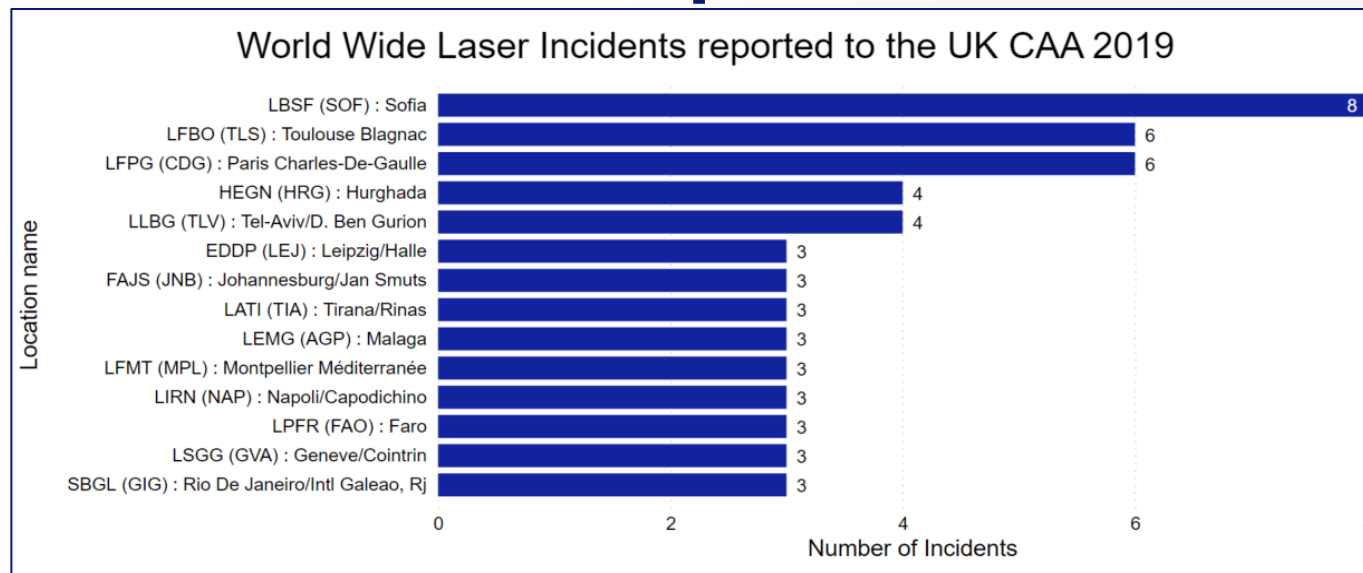

Reported Laser Strike Incident

2019-2025

Laser Strike Incident 2019 - 2025

- Data extracted on 14/05/2026 – Records complete for the years 2019, 2020, 2021, 2022, 2023, 2024 and 2025.
- The data covers the number of laser incidents in the top 10 most frequent locations throughout the year, as well as the total number of laser incidents for both in the UK airspace and UK operators Overseas.

UK Laser Incident 2019

Monthly Breakdown of the Most Frequent Laser Incident Locations UK 2019

Location name	January	February	March	April	May	June	July	August	September	October	November	December	Total
EGKK (LGW) : London/Gatwick	2		2	4	17	6	16	12	10	8	1	6	84
EGCC (MAN) : Manchester/Intl	4	6	5	7	4	5	2	13	6	11	5	5	73
EGLL (LHR) : London/Heathrow	2	9	6	2	7		6	13	6	5	3	7	66
EGNM (LBA) : Leeds Bradford	2	3	1		3	5	5	29	6	1	3	1	59
EGBB (BHX) : Birmingham	3	3	1	4	6	2	6	7	6	7	2	4	51
EGGW (LTN) : London/Luton	3	2	1	4	5		5	1	5	2	1	2	31
EGLC (LCY) : London City	1	4		2	1	1		1	4	9	5	3	31
EGPF (GLA) : Glasgow	2	1	1	4	2	2	1	3	2	2	3	5	28
EGPH (EDI) : Edinburgh	1	2	10	3	1		2	1	2	4		1	27
EGNX (EMA) : Nottingham East Midlands	8	1	3	3	1	1		4	2				23

Monthly Breakdown of all Laser Incident UK 2019

January	February	March	April	May	June	July	August	September	October	November	December	Total
59	62	65	53	72	42	82	133	103	88	51	80	890

World Wide Laser Incidents reported to UK CAA 2019