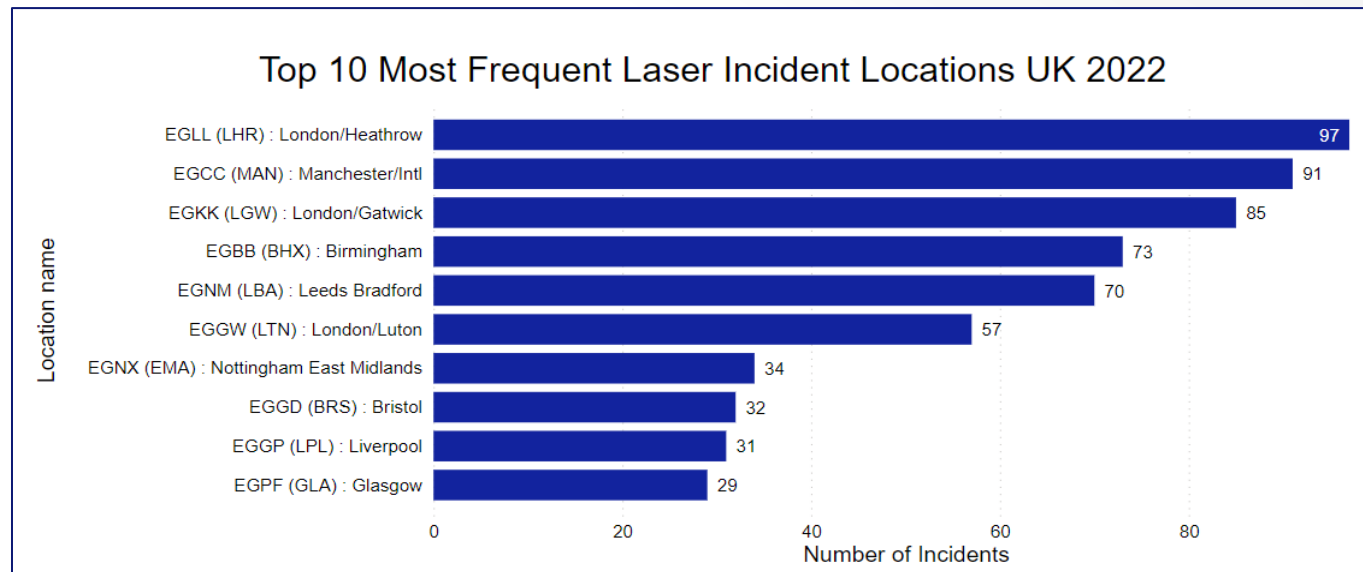

Location name	January	February	March	April	May	June	July	August	September	October	November	December	Total
EGCC (MAN) : Manchester/Intl	1		1	1		1	2	3	2	16	10	6	43
EGKB (BQH) : Biggin Hill	1	5	2	1	1	1	1	2	5	10	2	3	34
EGLL (LHR) : London/Heathrow	2	3		1			1	8	5	6	2	3	31
EGPH (EDI) : Edinburgh	1			2		2	6	3	4	3	2	2	25
EGNT (NCL) : Newcastle					1		4		5	7	3	3	23
EGBB (BHX) : Birmingham			1	1	1	1	3	4	4	4	1	2	22
EGNX (EMA) : Nottingham East Midlands	3	4		4				1	1	3	2		18
EGSS (STN) : London/Stansted			1				3	1		2	7	1	15
EGKK (LGW) : London/Gatwick						1	2	1	4	3	1	2	14
EGGD (BRS) : Bristol				1		1	4		1	2	1	3	13
EGGP (LPL) : Liverpool			2				1	2	1	3	3	1	13

Monthly Breakdown of all Laser Incident UK 2021

January	February	March	April	May	June	July	August	September	October	November	December	Total
25	31	19	21	15	25	58	51	60	100	82	67	554

World Wide Laser Incidents reported to UK CAA 2021

Monthly Breakdown of the Most Frequent Laser Incident World Wide 2021

Location name	January	March	April	May	June	July	August	September	October	November	December	Total
OPLA (LHE) : Lahore (Civil/Paf)		1	1		1	1			1			5
LBSF (SOF) : Sofia			1					1			1	3
EPLB : LUBLIN		1										2
LATI (TIA) : Tirana/Rinas						1	1					2
LIRQ (FLR) : Firenze										2		2
LPFR (FAO) : Faro					1			1				2
EBBR (BRU) : Brussels/Brussels-National (Brussels Airport)		1										1
EDDP (LEJ) : Leipzig/Halle								1				1
EGNS (IOM) : Isle Of Man/Ronaldsway									1			1
EHAM (AMS) : Amsterdam/Schiphol								1				1

Monthly Breakdown of World Wide Laser Incident 2021

January	March	April	May	June	July	August	September	October	November	December	Total
1	3	2	2	2	4	4	10	5	12	5	50

UK Laser Incident 2022

Monthly Breakdown of the Most Frequent Laser Incident Locations UK 2022