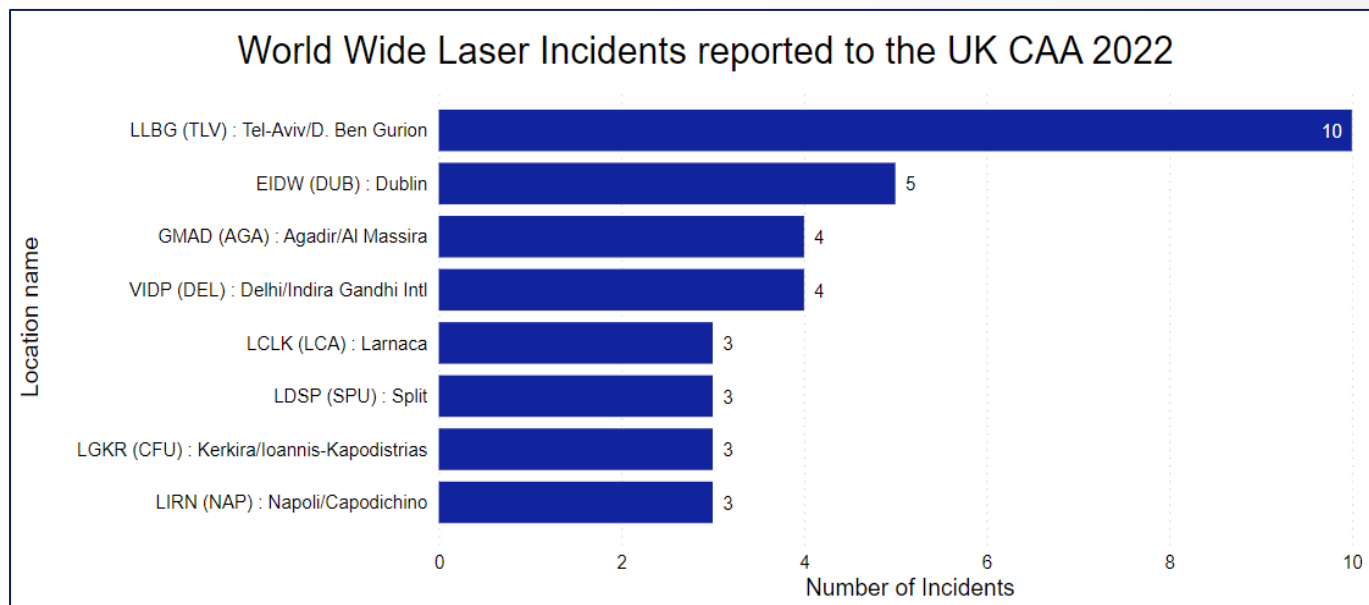

World Wide Laser Incidents reported to UK CAA 2022

Monthly Breakdown of the Most Frequent Laser Incident World Wide 2022

Location name	January	March	April	May	June	July	August	September	October	November	December	Total
LLBG (TLV) : Tel-Aviv/D. Ben Gurion		1	1	1	1	2	3				1	10
EIDW (DUB) : Dublin									1	1	3	5
GMAD (AGA) : Agadir/Al Massira				1	1	1			1			4
VIDP (DEL) : Delhi/Indira Gandhi Intl				1			2	1				4
LCLK (LCA) : Larnaca					1				2			3
LDSP (SPU) : Split						2	1					3
LGKR (CFU) : Kerkira/Ioannis-Kapodistrias						1	1	1				3
LIRN (NAP) : Napoli/Capodichino					1		1	1				3
EDDP (LEJ) : Leipzig/Halle							1		1			2
GMMX (RAK) : Marrakech/Menara										1	1	2
LBDP (PDV) : Plovdiv							2					2

Monthly Breakdown of World Wide Laser Incident 2022

January	February	March	April	May	June	July	August	September	October	November	December	Total
4	2	2	6	8	12	18	25	12	8	6	8	111