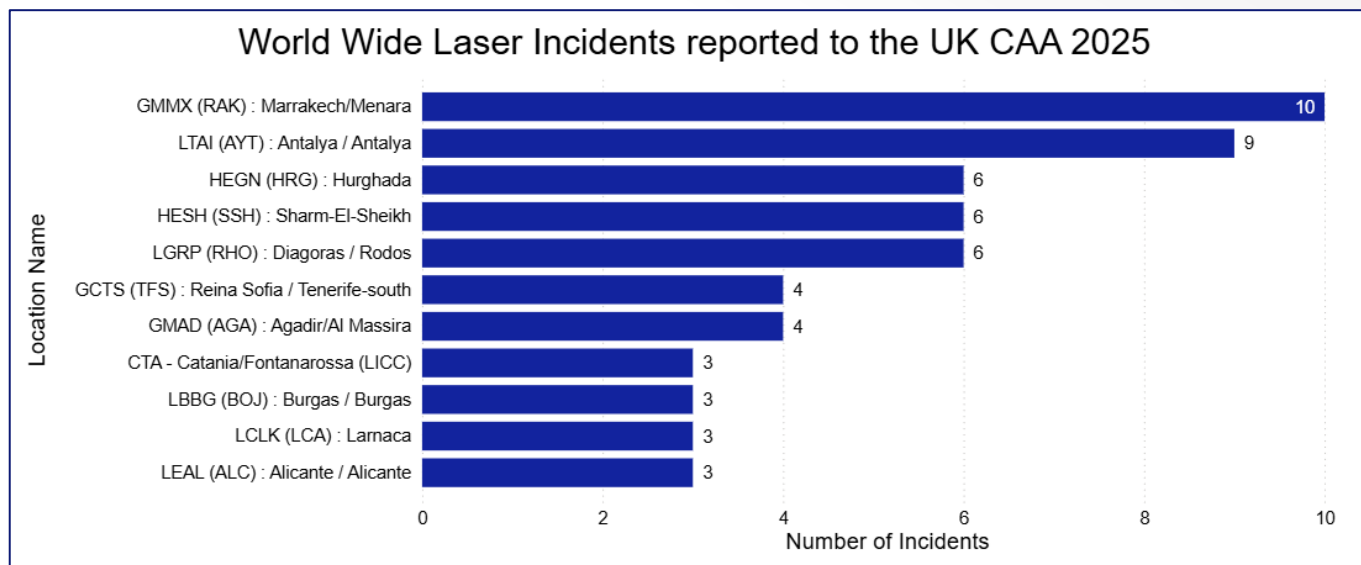

World Wide Laser Incidents reported to UK CAA 2025

Monthly Breakdown of the Most Frequent Laser Incident World Wide 2025

Location Name	February	March	April	May	June	July	August	September	October	November	December	Total
GMMX (RAK) : Marrakech/Menara						1	1	1	3	3	1	10
LTAI (AYT) : Antalya / Antalya				1	2	3	3					9
HEGN (HRG) : Hurghada		1		1					2	1	1	6
HESH (SSH) : Sharm-El-Sheikh			2			1		3				6
LGRP (RHO) : Diagoras / Rodos					1	1	4					6
GCTS (TFS) : Reina Sofia / Tenerife-south							3	1				4
GMAD (AGA) : Agadir/AI Massira	1							2	1			4
CTA - Catania/Fontanarossa (LICC)						1	1		1			3
LBBG (BOJ) : Burgas / Burgas				1		1	1					3
LCLK (LCA) : Larnaca	1			1					1			3
LEAL (ALC) : Alicante / Alicante				1	1						1	3

Monthly Breakdown of World Wide Laser Incident 2025

January	February	March	April	May	June	July	August	September	October	November	December	Total
6	8	8	16	17	18	31	34	24	23	9	17	211