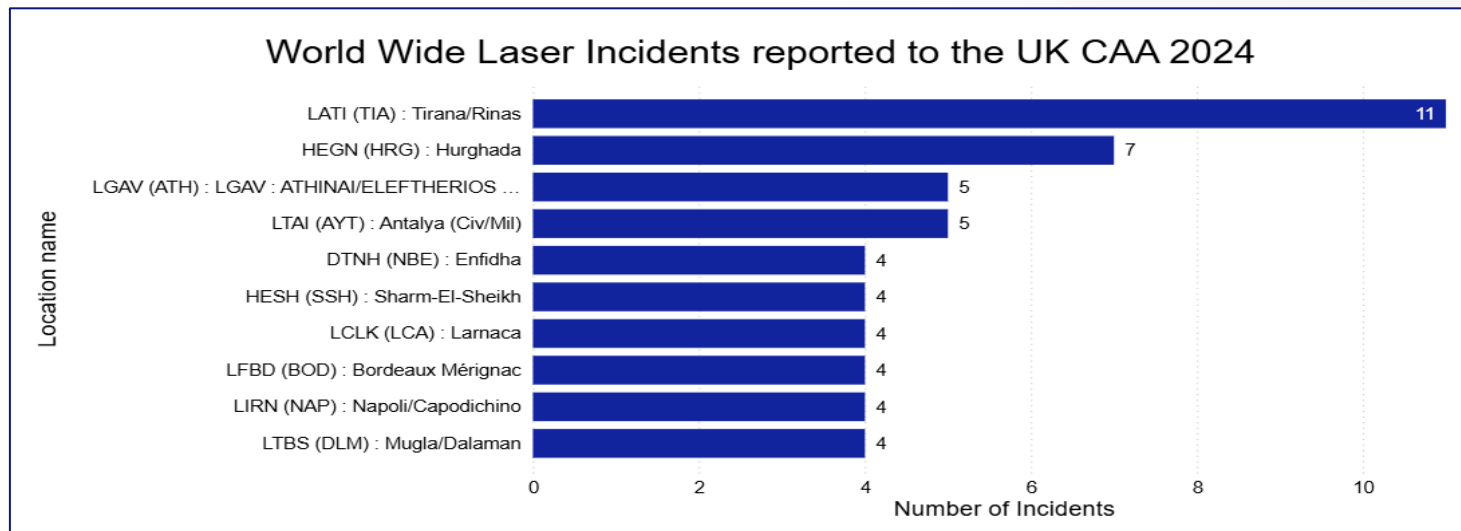

World Wide Laser Incidents reported to UK CAA 2024

Monthly Breakdown of the Most Frequent Laser Incident World Wide 2024

Location name	January	February	March	April	May	June	July	August	September	October	November	December	Total
LATI (TIA) : Tirana/Rinas			1	2	1	2	1	2	2				11
HEGN (HRG) : Hurghada	1			1		1		1	2	1			7
LGAV (ATH) : LGAV : ATHINAI/ELEFThERIOS VENIZELOS	1				1		1		1	1			5
LTAI (AYT) : Antalya (Civ/Mil)						2	2	1					5
DTNH (NBE) : Enfidha						1	1	1			1		4
HESH (SSH) : Sharm-El-Sheikh		2					1		1				4
LCLK (LCA) : Larnaca				1		1	1					1	4
LFBD (BOD) : Bordeaux Mérignac				1				1	2				4
LIRN (NAP) : Napoli/Capodichino					1			1	2				4
LTBS (DLM) : Mugla/Dalaman							1	2		1			4

Monthly Breakdown of World Wide Laser Incident 2024

January	February	March	April	May	June	July	August	September	October	November	December	Total
8	5	11	10	15	12	21	32	25	9	4	8	160