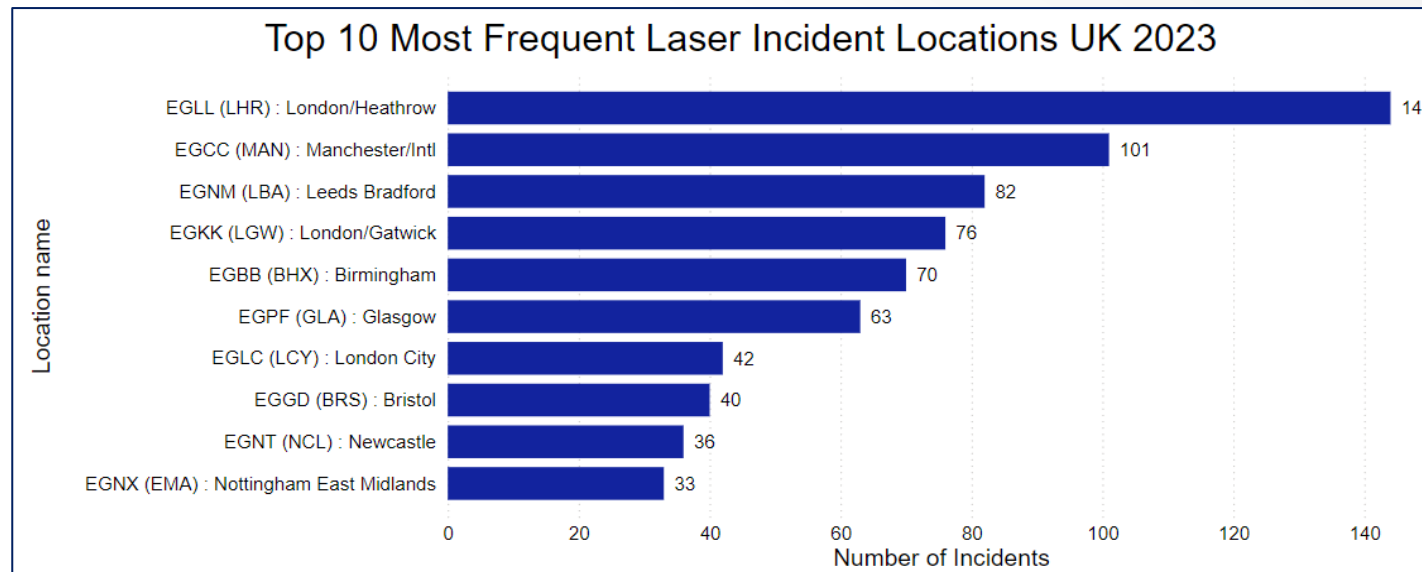

UK Laser Incident 2023

Monthly Breakdown of the Most Frequent Laser Incident Locations UK 2023

Location name	January	February	March	April	May	June	July	August	September	October	November	December	Total
EGLL (LHR) : London/Heathrow	23	7	6	7	2	4	11	11	19	16	19	19	144
EGCC (MAN) : Manchester/Intl	6	7	5	6	6	11	11	4	11	20	9	5	101
EGNM (LBA) : Leeds Bradford	5	1	6	4	14	8	3	10	7	5	8	11	82
EGKK (LGW) : London/Gatwick	1	3	1		5	7	6	17	26	2	4	4	76
EGBB (BHX) : Birmingham	9	6	6	3	2	3	3	6	8	12	7	5	70
EGPF (GLA) : Glasgow	4	1	1	12	2	1	9	2	2	8	7	14	63
EGLC (LCY) : London City	2	4	3	5		1	2		4	5	7	9	42
EGGD (BRS) : Bristol	2	1	1	1		6	3	8	7	4	3	4	40
EGNT (NCL) : Newcastle		1	1		3	2	8	5	9	4	2	1	36
EGNX (EMA) : Nottingham East Midlands	5	5		1	5	3	1	1	2	3	5	2	33

Monthly Breakdown of all Laser Incident UK 2023

January	February	March	April	May	June	July	August	September	October	November	December	Total
95	68	53	57	88	74	101	155	164	146	128	119	1248