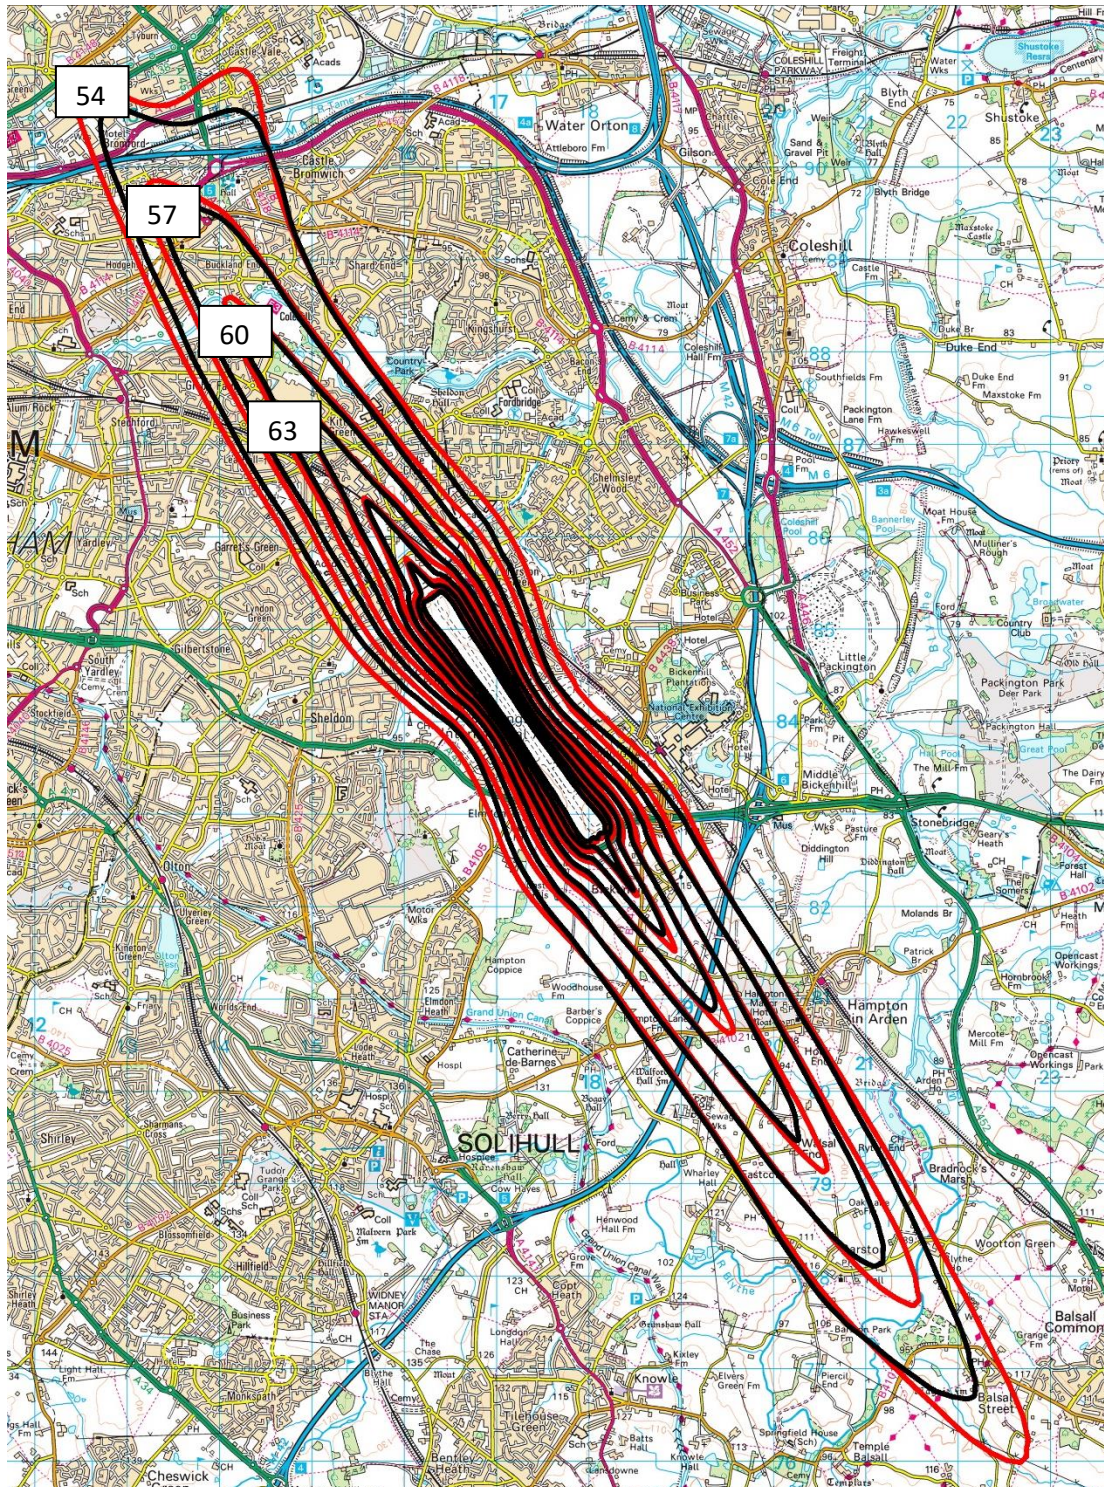

Appendix B – Noise contour comparison

Birmingham Airport L_{Aeq} Day Noise Contours 2018 (forecast) and 2019 (actual):

Reproduced from Ordnance Survey Digital Map. Crown Copyright 2021. All rights reserved.

- 2018 (forecast)
- 2019 (actual)